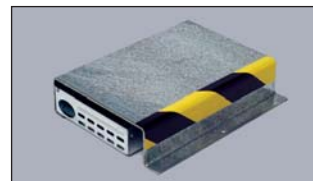

Pro-Ketch®

Multiple Catch Mousetrap

FEATURE	ADVANTAGE	BENEFIT
No winding or re-setting	Trap is always properly set.	Peace of mind knowing you always have protection.
	Faster placement	Reduces time and labor
"All in 1" hinged lid	Easier to clean	Maximum sanitation
	Entrance tunnels are out of the way and off the floor of the trap.	Complete accessibility for cleaning
	Reduces service time	Saves time, thus money
Low profile	Fits under pallets and confined areas	Can be used under pallets and in confined areas
Unique design	No harmful chemicals, baits or poisons	Safe for user and our environment
		May be used in USDA and FDA inspected facilities
Monitors insects and rodent activity	Multi-purpose usage	Cost effective
	Identifies problem areas	Good IPM
Durable galvanized steel	Quality construction	Years of dependable service
Clear view lid	Easy to monitor	Reduces inspection time

PRO-KETCH® ACCESSORIES

SERVICE LABEL

Service label may be applied to the top or underside of the PRO-KETCH® lid. PROVIDES AN EASY WAY TO KEEP VITAL RECORDS ON EACH TRAP.

GLUE TRAP

Holds mice and foreign material such as feces, hairs and potentially airborne particles in place. THIS ALLOWS EASIER, FASTER, MORE SANITARY PEST REMOVAL.

PROTECTOR

The protector is a heavy steel guard that protects the PRO-KETCH® from crushing by machinery, forklifts or foot traffic.

PRO-KETCH® MULTIPLE CATCH MOUSETRAP

DESCRIPTION	STOCK #	TRAPS	CASES Bulk Pack
PRO-KETCH® With Metal Lid	104-0-003	720	60
		1440	120
		2880	240
PRO-KETCH® With Clear View Lid	104-0-004	720	60
		1440	120
		2880	240
PRO-KETCH® Painted	104-0-014	720	60
		1440	120
		2880	240