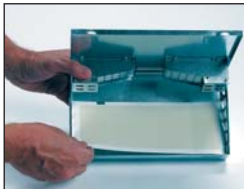

REPLACEMENT:
Replace glue trap as needed.