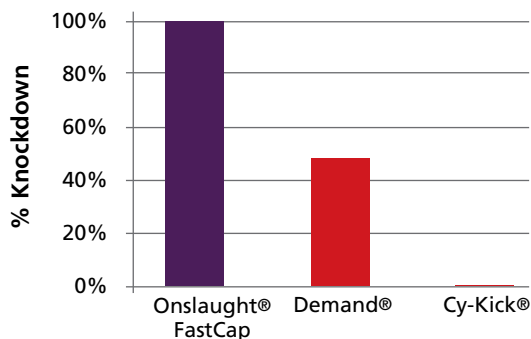

Best Practices when using Onslaught® FastCap Microencapsulated Insecticide

Dilute with water only

The suspension is only intended for dilution in water, not oil.

% Knockdown after 15 minutes
Black Widow, *Latrodectus*

SRL Lab 2012

% Knockdown after 15 minutes
Bark Scorpion, *Centruoides*

SRL Lab 2012

For a complete list of insects controlled, refer to the product label.

Always read and follow label and MSDS directions.