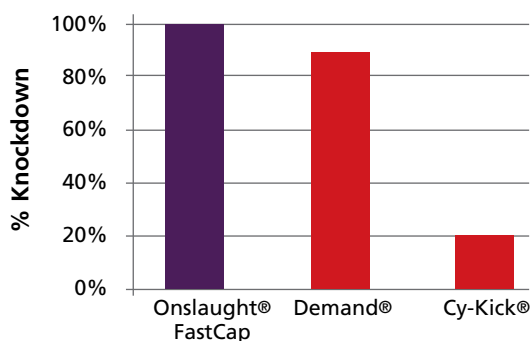

Best Practices when using Onslaught® FastCap Microencapsulated Insecticide

Dilute with water only

The suspension is only intended for dilution in water, not oil.

% Knockdown after 15 minutes
Black Widow, *Latrodectus*