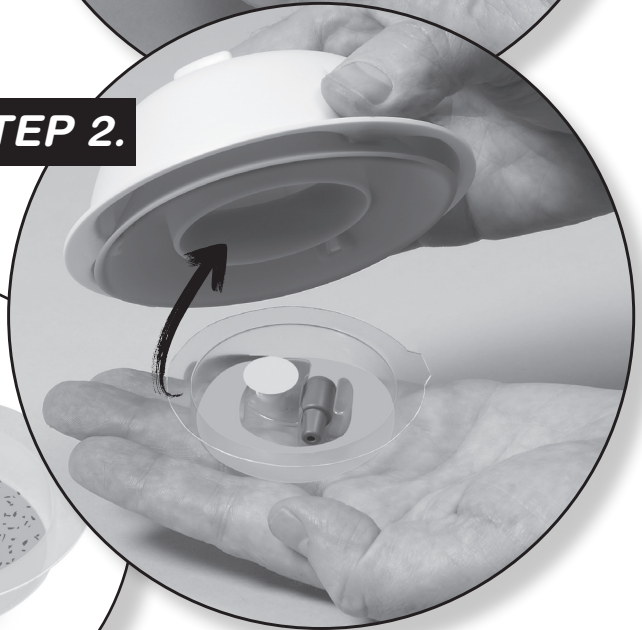

STEP 2. Snap lure tray into DOME bottom. Easy to check and replace.

Lorem ipsum dolor sit amet, consectetur adipiscing elit, sed diam nonummy nibh euismod tincidunt ut laoreet dolore magna aliquam erat volutpat.

STEP 2.