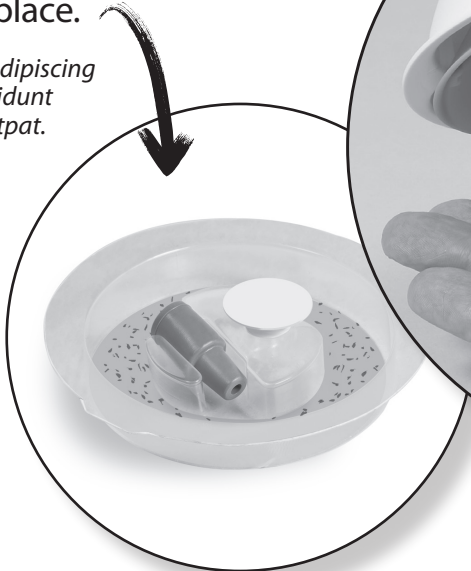

STEP 2. Snap lure tray into DOME bottom. Easy to check and replace.

Lorem ipsum dolor sit amet, consectetur adipiscing elit, sed diam nonummy nibh euismod tincidunt ut laoreet dolore magna aliquam erat volutpat.

STEP 2.