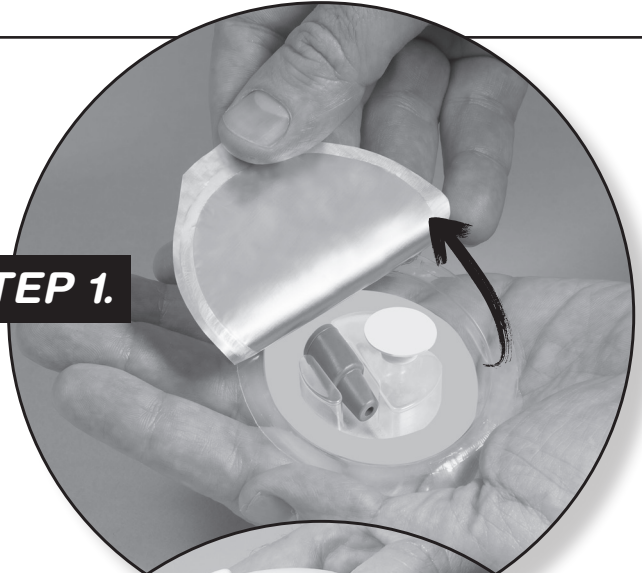

THE **DOME**™ TRAP

QUICK CHANGE™

“BROAD SPECTRUM BEETLE TRAP”

The **NEW QUICK-CHANGE™, ENHANCED™ DOME™** attracts and captures most stored product beetles, both male and female, in just 2 easy steps.

STEP 1. Peel foil cover off of the lure tray.

STEP 1.

STEP 2. Snap lure tray into DOME bottom. Easy to check and replace.

Lorem ipsum dolor sit amet, consectetur adipiscing elit, sed diam nonummy nibh euismod tincidunt ut laoreet dolore magna aliquam erat volutpat.