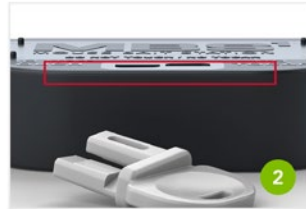

Compact & Durable Mouse Bait Station

The MBS¹® is the ideal multifunctional bait station for use in tight spaces. Compact in size, its large internal area includes a metal rod to skewer soft and block baits. Optional baiting tray for insects makes it the versatile and dependable choice for LEED-certified buildings. 100% American made.

1 Compact, durable design.

2 Raised lip around the front of the station deters unwanted entry.

3 Smooth design and drainage holes prevent mold growth or insect harborage.

4 Large bait area accommodates most block baits and multiple pieces of soft bait.

5 Comes standard with metal rod to skewer soft bait or secure block baits into the station.

6 Ideal for putting insect bait stations into LEED-certified structures. (insect bait tray optional)

7 Uses VM Products' universal key.