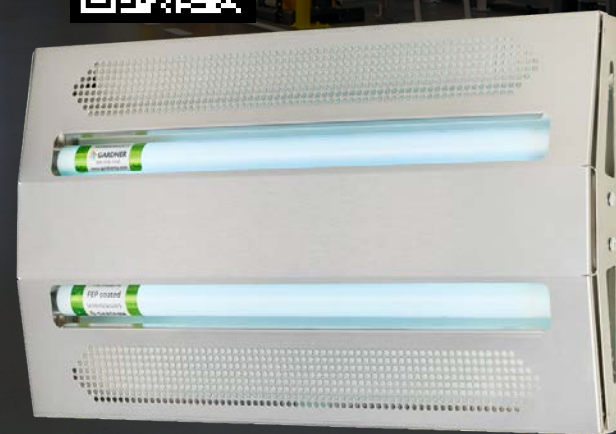

INTRODUCING OUR PREMIUM STAINLESS STEEL INSECT LIGHT TRAPS

GARDNER

**INSTANT
\$10 OFF
PER UNIT ****

IFLY ION
STK# 883237

IFLY ACCENT
STK# 844779

IFLY 40
STK# 842965

IFLY PROCATCH

- ✓ Best Value
- ✓ Industrial Adhesive
- ✓ LED Option Available

IFLY CLASSIC
STK# 840108

CONTACT YOUR VESERIS REP FOR DETAILS
888-558-1990 | www.gardnerflylights.com