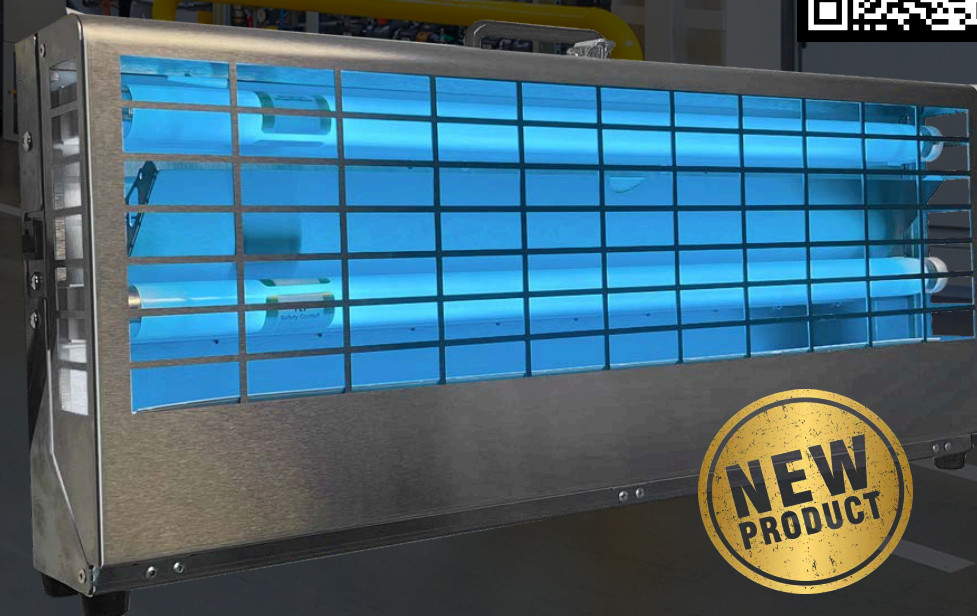

INTRODUCING OUR PREMIUM STAINLESS STEEL INSECT LIGHT TRAPS

GARDNER

**INSTANT
\$10 OFF
PER UNIT ****

IFLY ION
STK# 883237

IFLY ACCENT
STK# 844779

IFLY 40
STK# 842965

IFLY PROCATCH

- ✓ Best Value
- ✓ Industrial Adhesive
- ✓ LED Option Available