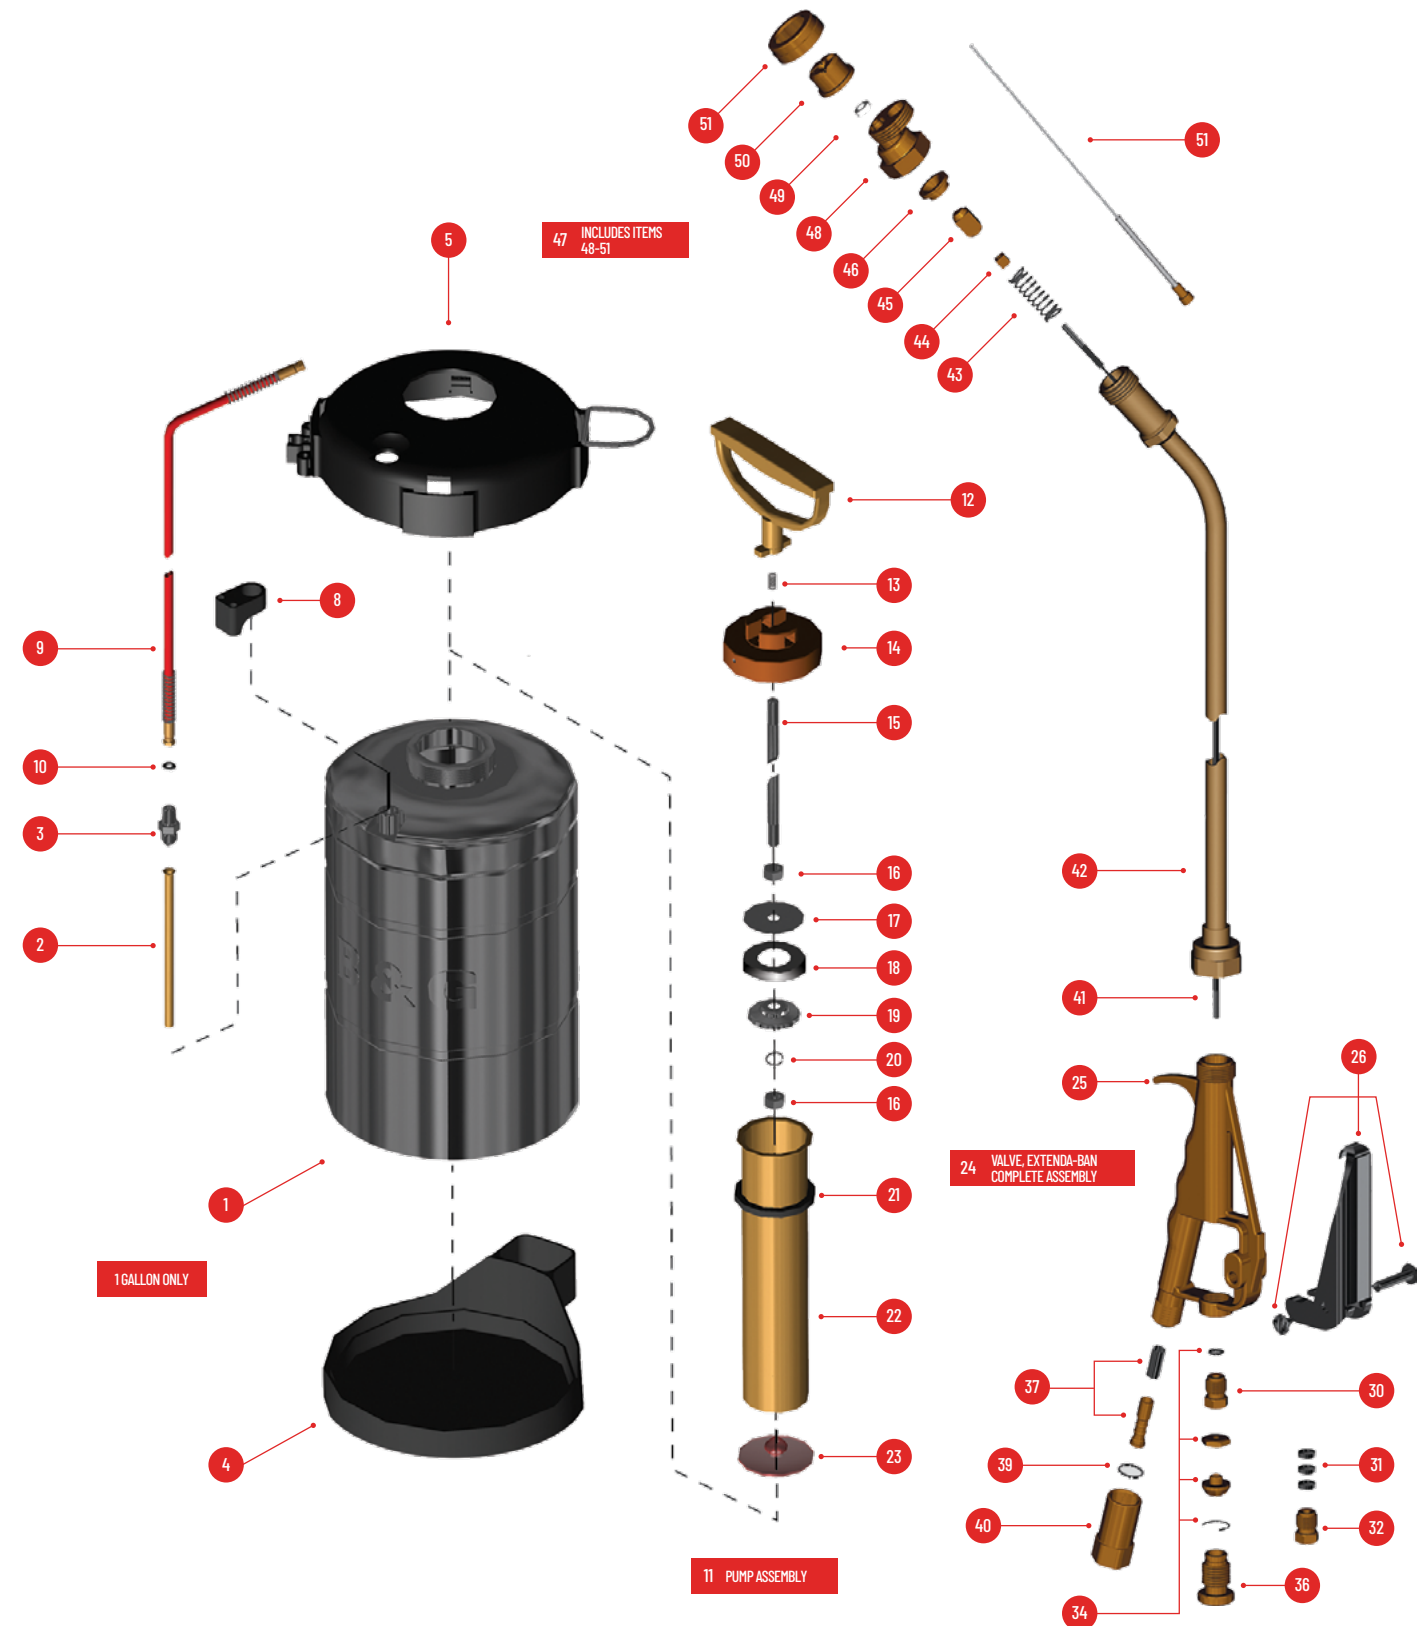

## SPRAYER PARTS

Find B&G Sprayer Parts to upgrade or rebuild your equipment. Our tanks and sprayers are expertly engineered for maximum compatibility and easy repairs.

ITEM #	PART #	ORDER #	DESCRIPTION	ITEM #	PART #	ORDER #	DESCRIPTION
1	T-50	22024800	Tank (.5 Gallon)	23	PV-266	22027200	Valve, Check
	T-100	22025000	Tank (1 Gallon)	24	120	22042101	Valve, Extenda-Ban 9" (less tip)
	T-200	22025100	Tank (2 Gallon)		220	22042203	Valve, Extenda-Ban 18" (less tip)
	T-300	22025200	Tank (3 Gallon)		420	22042778	Valve, Extenda-Ban 24" (less tip)
	T-500	22025250	Tank (5 Liter)	25	VB-147	22044450	Valve Body Kit
2	HS-297	22025600	Tube, Siphon (.5 Gallon)	26	VT-140	22042800	Trigger, Valve Housing, Screw
	OS-297	22025700	Tube, Siphon (1 Gallon)	28	-	22025150	Stainless siphon tube, pump cylinder
	TS-297	22025800	Tube, Siphon (2 Gallon)	30	PN-150-2	22042455	Nut, Packing
	THS-297-01	22025901	Tube, Siphon (3 Gallon)	30A	PN-150-1	22042454	(1999 - 2000) Nut, Packing
	FS-297	22025950	Tube, Siphon (5 Liter)	31	VP-151	22045099	Packing, Valve
3	HA-298	22025300	Adapter, Hose	32	PN-150	22044900	Nut, Packing (Prior to 1999)
4	TB-1	22049477	Bottom, Tank (1 Gallon Only)	34	AS-148	22044500	Adjusting Screw, Lock nut, Snap ring
5	TT-1	22049476	Top, Tank (1 Gallon Only)	36	SL-162	22046700	Nut, Safety Lock
8	5700-H	22049475	Holder, Tip (Not used with Item 5)	37	MS-145-50	22043800	Strainer, 50 Mesh Support, Strainer
9	D-50	22030100	Hose, 4 ft., red	39	NG-146	22044200	Gasket, Nylon
10	D-51-P	22030400	Washer, Hose	40	SA-143	22043400	Housing, Strainer
11	PH-265	22026900	Pump Assembly (.5 Gallon)	41	VC-152	22045300	Cable, Valve 9"
	PO-265	22027000	Pump Assembly (1 Gallon)		VC-153	22045400	Cable, Valve 18"
	PF-265	22027125	Pump Assembly (2 Gallon and 5 Liter)		VC-163	22045450	Cable, Valve 24"
	PT-265	22027100	Pump Assembly (3 Gallon)	42	VE-154	22045500	Extension, Brass 9"
12	P-275	22029800	Handle, Pump		VE-155	22045600	Extension, Brass 18"
13	P-276	22029900	Spring, Pump Lock		VE-164	22045650	Extension, Brass 24"
14	P-274	22029700	Cap, Pump		VE-154-SS	22045510	Extension, Stainless Steel 9"
15	PH-273	22029400	Rod, Plunger (.5 Gallon)		VE-155-SS	22045610	Extension, Stainless Steel 18"
	PO-273	22029500	Rod, Plunger (1 Gallon)		VE-164-SS	22045710	Extension, Stainless Steel 24"
	PF-273	22029650	Rod, Plunger (2 Gallon and 5 Liter)	43	VS-156	22045700	Spring, Seat Stem
	PT-273	22029600	Rod, Plunger (3 Gallon)	44	SSL-157	22045900	Nut, Seat Stem
16	P-269-SS	22028250	Nut, Plunger	45	SS-158	22046100	Stem, Seat
17	P-272	22029200	Plate, Back	46	SP-159	22046300	Gasket, Soft Seat
18	NP-277	22029000	Cup, Polypropylene	47	5850-CC	22049466	B&G 4 Way C&C Tip Assembly (Parts 48-51)
	NP-271	22028800	Cup, Leather		5850	22049451	Tip Assembly (No C+C)
19	NP-270	22028600	Plate, Cup Spreader	48	9751-M	22049300	Holder, B&G 4 Way C+C Tip
20	P-269A	22028400	Washer, Lock	49	4190	22034700	Gasket, Viton®
21	P-268	22028000	Gasket, Pump	50	5800-CC	22049467	Tip, B&G 4 Way C+C
22	PH-267	22027400	Tube, Pump (.5 Gallon)		5800	22049452	Tip only (No C+C)
	PO-267	22027500	Tube, Pump (1 Gallon)	51	4596	22034500	Retainer, Tip
	PF-267	22027650	Tube, Pump (2 Gallon and 5 Liter)	52	5700-B	22049200	Extension, C+C
22	PT-267	22027600	Tube, Pump (3 Gallon)				