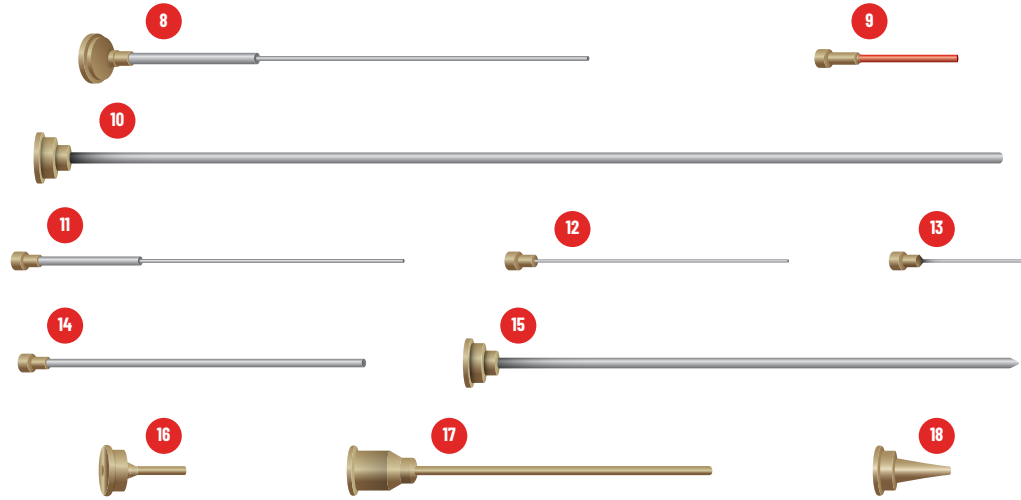

SPRAYER PARTS

NOZZLES

STRAWS AND NEEDLES

19 TREATMENT VOLUME METER (TVM)

- Attaches to hose and valve
- Measures ounces or ml applied
- Total volume for each account
- Data transferred to smart phone
- Long-lasting battery, 1 hr. charge