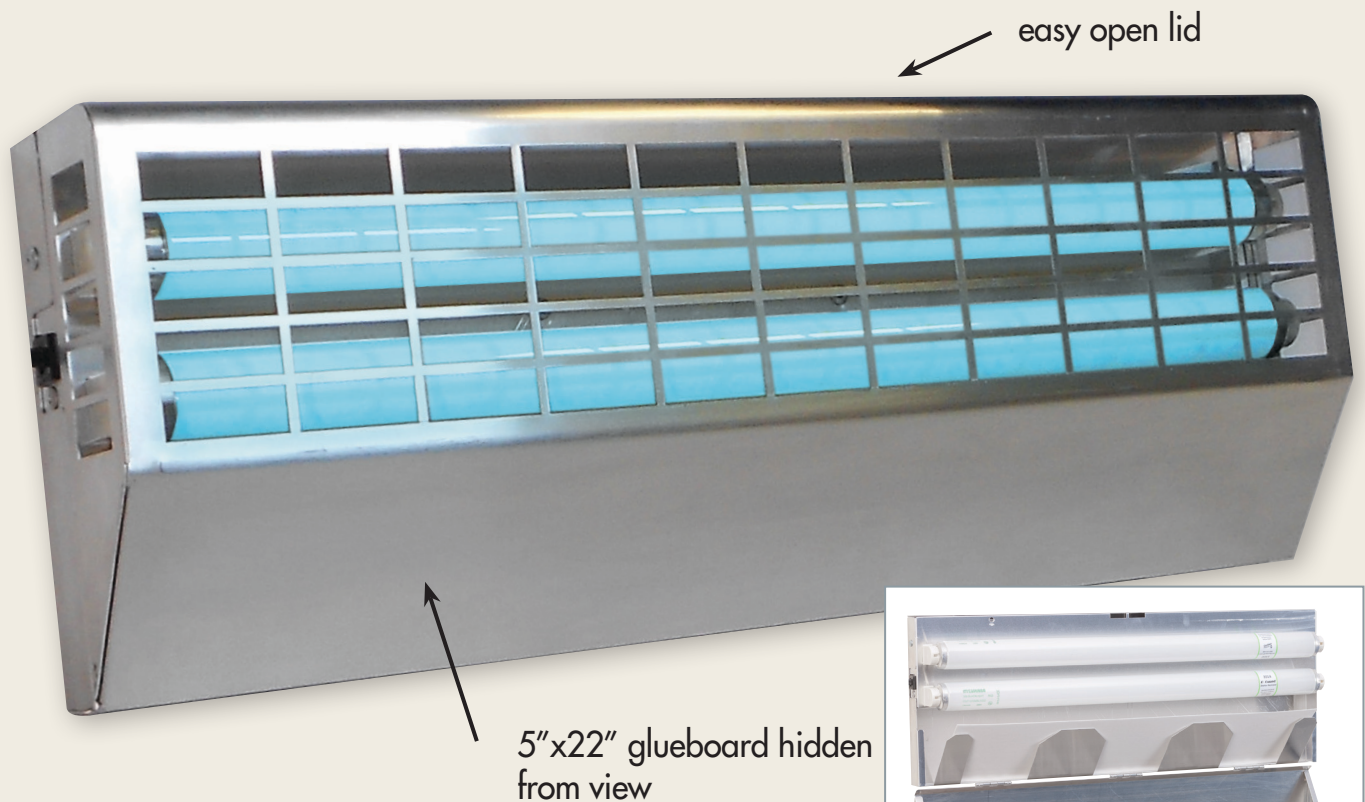

GT-220 - Aluminum

40 watts

Wall Mounted Adhesive Trap

The GT-220 - Aluminum will not rust. Flying insects are attracted to the U.V. light and captured on a replaceable adhesive board inside the unit. Position 5-6 feet above the floor for best results.

lid acts as a tray while servicing

features:

- 24-hour, non-chemical trapping
- Energy-efficient U.V. Insect Lamps
- Color & Material: Aluminum - Will Not Rust
- Attraction Range: 1,800 sq. ft. (50 lineal ft.)
- U.V. Light output: 2 - 20-watt lamps
- FDA & USDA accepted under current code
- UL approved/listed, 115v/60hz, with 6' cord
- Dimensions: 24.75"W x 9"H x 3.75"D
- **5 year limited warranty**