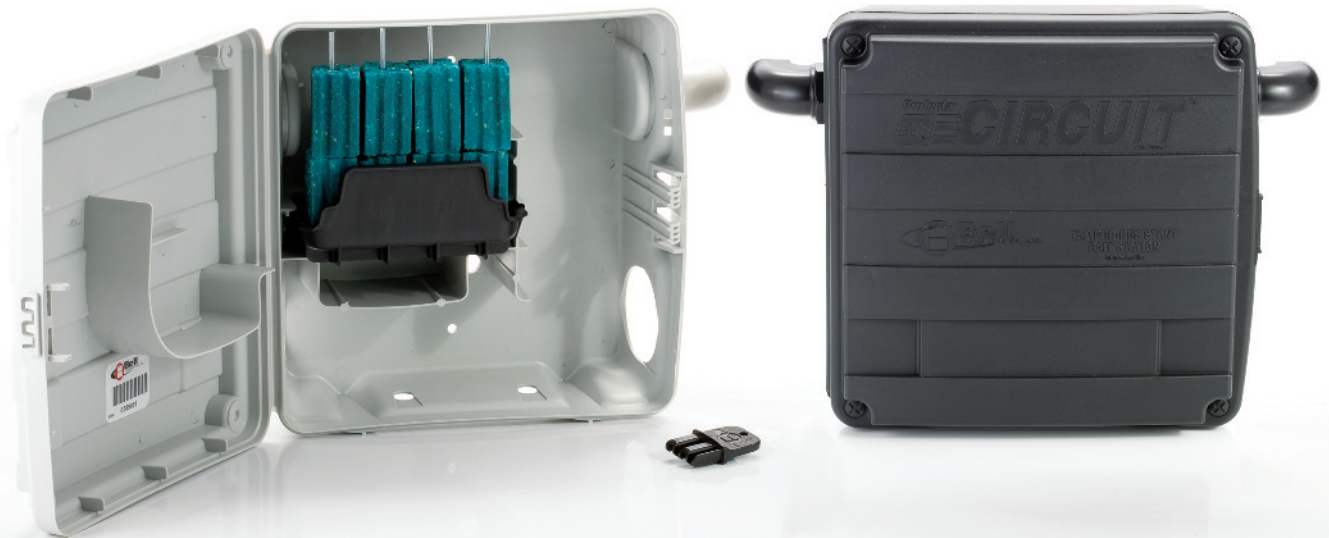

# Protecta® EVO **CIRCUIT**™

PATENT PENDING

## THE ULTIMATE IN BAIT STATION DISCRETION

### PRODUCT FEATURES:

- ▶ Built-in disguise includes connectors to make station simulate an electrical box; great for sensitive accounts
- ▶ Can be used horizontally or vertically
- ▶ Single locking mechanism for quick servicing
- ▶ Removable tray for easy cleaning
- ▶ Locking bait rods won't fall out during cleaning
- ▶ Dog & child tamper-resistant
- ▶ Can hold:

Vertically: 8 – 1 oz. bait BLOX on 4 vertical rods

Horizontally: 4 – 1 oz. bait BLOX on 4 rods

- or -

T-Rex™ rat trap or Mini-Rex™ mouse trap

PRODUCT	CODE	DIMENSIONS (in)	CASE QTY
▶ Protecta Evo Circuit Black	EC5200	9 x 9 1/2 x 4	6 Stations
Protecta Evo Circuit Gray	EC8806	9 x 9 1/2 x 4	6 Stations