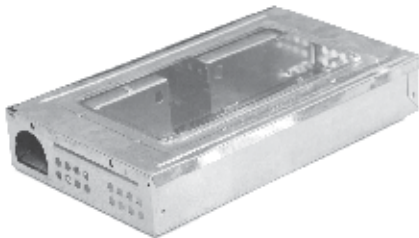

#420CL

**JT EATON'S REPEATER™
with Clear Cover**
Packed 12 per Case

JT EATON'S REPEATER™ is an economical, effective method of mouse control that requires no baits or poisons. Specifically built for use in commercial establishments, the low profile enables JT EATON'S REPEATER™ use in low, tight areas.

PUT THESE FEATURES TO WORK FOR YOU

- **NO Poisons Required**
- **Catches Up To 30 Mice**
- **NO Winding or Resetting So It Saves Labor Time**
- **Durable, Galvanized Steel Construction**
- **Hinged Lid for Easy Cleanup and Emptying**
- **Large Clear Window (No. 420CL) and Multi-Viewing Holes for Easy Inspection Without Opening Trap**
- **Low Profile Fits Under Equipment in Tight Areas**
- **Service Log Included in Each trap to Make Record Keeping Easy**
- **Use Nearly Anywhere, Even in FDA and USDA Inspected Plants**
- **NO Baits Required** (Addition of Bait May Result in Faster Trapping)

JT EATON™
SINCE 1932

1393 East Highland Road
Twinsburg, OH 44087 • U.S.A.

1-800-321-3421

www.jteaton.com

Pest Control For Our Times