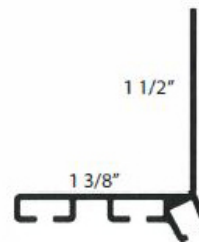

Designed with a 1/4" "T" to fit the popular T-style bottom retainers. (Retainers sold separately see pg. 2)

Item	Width	Length
162653	3" (7.62 cm)	75' (22.86 cm) roll. Custom lengths from 10' - 75'
162654	4" (10.16 cm)	75' (22.86 cm) roll. Custom lengths from 10' - 75'
162655	6" (15.24 cm)	75' (22.86 cm) roll. Custom lengths from 10' - 75'

#562688

#562676

#562670

#562672

Flexible Brush Sweep Inserts

Item	Width	Length
562462	1.5" (3.81 cm)	75' (22.86 cm) roll. Custom lengths from 10' - 75'
562461	2" (5.08 cm)	75' (22.86 cm) roll. Custom lengths from 10' - 75'
562463	3" (7.62 cm)	75' (22.86 cm) roll. Custom lengths from 10' - 75'