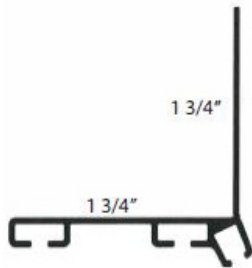

Designed with a 1/4" "T" to fit the popular T-style bottom retainers. (Retainers sold separately see pg. 2)

Item	Width	Length
162653	3" (7.62 cm)	75' (22.86 cm) roll. Custom lengths from 10' - 75'
162654	4" (10.16 cm)	75' (22.86 cm) roll. Custom lengths from 10' - 75'
162655	6" (15.24 cm)	75' (22.86 cm) roll. Custom lengths from 10' - 75'

#562688

#562676

#562670

#562672

Flexible Brush Sweep Inserts

Item	Width	Length
562462	1.5" (3.81 cm)	75' (22.86 cm) roll. Custom lengths from 10' - 75'
562461	2" (5.08 cm)	75' (22.86 cm) roll. Custom lengths from 10' - 75'
562463	3" (7.62 cm)	75' (22.86 cm) roll. Custom lengths from 10' - 75'