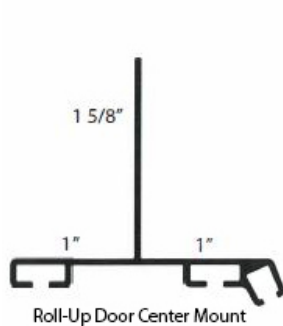

Designed with a 1/4" "T" to fit the popular T-style bottom retainers. (Retainers sold separately see pg. 2)

Item	Width	Length
162653	3" (7.62 cm)	75' (22.86 cm) roll. Custom lengths from 10' - 75'
162654	4" (10.16 cm)	75' (22.86 cm) roll. Custom lengths from 10' - 75'
162655	6" (15.24 cm)	75' (22.86 cm) roll. Custom lengths from 10' - 75'

#562688

#562676

#562670

#562672

Flexible Brush Sweep Inserts

Item	Width	Length
562462	1.5" (3.81 cm)	75' (22.86 cm) roll. Custom lengths from 10' - 75'
562461	2" (5.08 cm)	75' (22.86 cm) roll. Custom lengths from 10' - 75'
562463	3" (7.62 cm)	75' (22.86 cm) roll. Custom lengths from 10' - 75'