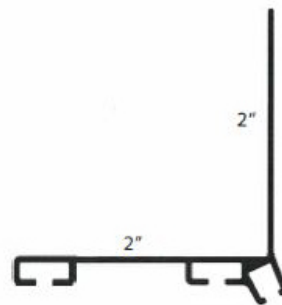

Designed with a 1/4" "T" to fit the popular T-style bottom retainers. (Retainers sold separately see pg. 2)

Item	Width	Length
162653	3" (7.62 cm)	75' (22.86 cm) roll. Custom lengths from 10' - 75'
162654	4" (10.16 cm)	75' (22.86 cm) roll. Custom lengths from 10' - 75'
162655	6" (15.24 cm)	75' (22.86 cm) roll. Custom lengths from 10' - 75'

#562688

#562676

#562670

#562672

Flexible Brush Sweep Inserts

Item	Width	Length
562462	1.5" (3.81 cm)	75' (22.86 cm) roll. Custom lengths from 10' - 75'
562461	2" (5.08 cm)	75' (22.86 cm) roll. Custom lengths from 10' - 75'
562463	3" (7.62 cm)	75' (22.86 cm) roll. Custom lengths from 10' - 75'