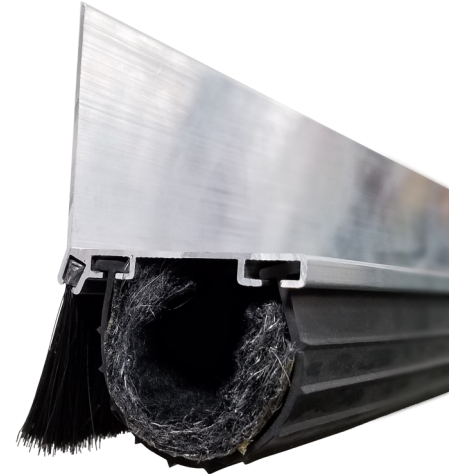

Xcluder® X2™ Door Bottom Seal System

Rodent Proof Door Bottom Seals for Commercial and Residential Applications

Reduce maintenance costs and improve health and safety regulatory compliance with the Xcluder X2 Door Bottom Seal System.

The Xcluder X2 retainer allows the combination of the Xcluder Rodent Proof Door seals and a durable brush seal (optional). With a durable rubber outer layer lined with our patented Xcluder fill fabric the door seal provides dependable protection against rodents and the elements. The brush seal faces the inside of the door and conforms to textured surfaces such as dock plates, eliminating tiny gaps and blocking light and insects.

Garage Doors

Overhead Doors

Roll-up Doors

Xcluder® Rodent Proof Door Seals

Inner core of Xcluder® fill fabric provides protection against gnawing rodents and is laminated to a durable outer gasket made of black EPDM synthetic rubber which is excellent in all temperature conditions (-50° – 350°F).

Xcluder® X2™ Aluminum Retainers

Xcluder X2 retainers afford maximum protection against invading rodents, pests, weather and the health inspector by giving you the option to combine the dual protection of our rodent proof door bottom seal along with a brush seal. When installed, the Xcluder Rodent Proof Door Bottom Seal faces the outside providing protection from mice, rats and the elements. The optional brush seal is on the inside of the door, where it is protected from gnawing rodents, sealing the tiny gaps caused by small imperfections in the floor or the textured surface of a dock plate, eliminating the infiltration of light and crawling pests. All retainers are 8'2".