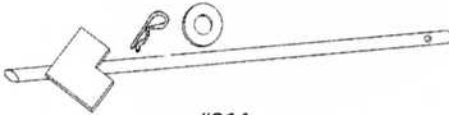

#914

Cotter Pin Securing Stake
Packed 12 stakes per case

#903 KIT • #906 KIT

Extra Key and Locking Bolts
Use as spares or to replace lost items.

J.T. Eaton & Co., Inc., offers a Product Catalog and a M.S.D.S. / Specimen Label Catalog. For your copy, write to:

MANUFACTURERS OF QUALITY PEST CONTROL PRODUCTS

JTEATON & CO., INC.
SINCE 1932

1393 East Highland Road
Twinsburg, OH 44087 • U.S.A.

1-800-321-3421

www.jteaton.com

Pest Control For Our Times