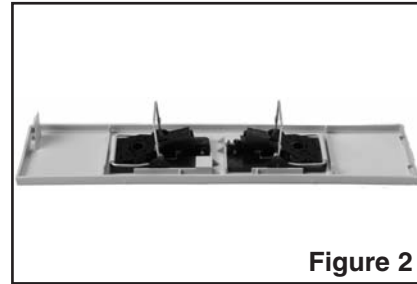

Figure 1

Remove the two Snap-E mousetraps from the cover base. (Figure 2)

Figure 2

EASY TO BAIT - Place peanut butter in the bait cups of the Snap-E mousetraps.

EASY TO SET - Replace the baited Snap-E traps in the base. Pull back slowly on upright bar until locked firmly in catch. Re-install the top of the cover. (Figure 3)

Figure 3

EASY TO RELEASE - Pull back slightly on upright bar until mouse is released.

DESCRIPTION	STOCK #	CARTON SIZE	CASE PACK	WT	MASTER CARTON UPC CODE
SNAP-E Mousetrap Cover, 6 pk., white	102-0-055	10 ⁵ / ₈ " X 7" X 15 ⁵ / ₈ "	6	8 lbs.	113 43312 10552 7
SNAP-E Mousetrap Cover, 6 pk., black	102-0-057	10 ⁵ / ₈ " X 7" X 15 ⁵ / ₈ "	6	8 lbs.	113 43312 10572 5
SNAP-E Mousetrap Cover, 6 pk., gray	102-0-059	10 ⁵ / ₈ " X 7" X 15 ⁵ / ₈ "	6	8 lbs.	113 43312 10592 3
SNAP-E Mousetrap Cover, 6 pk., brown	102-0-061	10 ⁵ / ₈ " X 7" X 15 ⁵ / ₈ "	6	8 lbs.	113 43312 10612 8
SNAP-E Mousetrap Cover, 6 pk., white	102-0-062	10 ⁵ / ₈ " X 7" X 15 ⁵ / ₈ "	6	6 lbs.	Professional Pest Control Sales Only
SNAP-E Mousetrap Cover, 6 pk., black	102-0-063	10 ⁵ / ₈ " X 7" X 15 ⁵ / ₈ "	6	6 lbs.	Professional Pest Control Sales Only
SNAP-E Mousetrap Cover, 6 pk., gray	102-0-064	10 ⁵ / ₈ " X 7" X 15 ⁵ / ₈ "	6	6 lbs.	Professional Pest Control Sales Only
SNAP-E Mousetrap Cover, 6 pk., brown	102-0-065	10 ⁵ / ₈ " X 7" X 15 ⁵ / ₈ "	6	6 lbs.	Professional Pest Control Sales Only
SNAP-E Cover Glue Trap	102-0-066	11" X 6" X 4"	100	4 lbs.	Professional Pest Control Sales Only