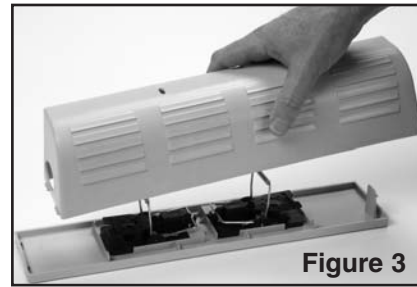

Figure 1

Remove the two Snap-E mousetraps from the cover base. (Figure 2)

Figure 2

EASY TO BAIT - Place peanut butter in the bait cups of the Snap-E mousetraps.

EASY TO SET - Replace the baited Snap-E traps in the base. Pull back slowly on upright bar until locked firmly in catch. Re-install the top of the cover. (Figure 3)

Figure 3

EASY TO RELEASE - Pull back slightly on upright bar until mouse is released.

DESCRIPTION	STOCK #	CARTON SIZE	CASE PACK	WT	MASTER CARTON UPC CODE
SNAP-E Mousetrap Cover, 6 pk., white	102-0-055	10 ⁵ / ₈ " X 7" X 15 ⁵ / ₈ "	6	8 lbs.	113 43312 10552 7
SNAP-E Mousetrap Cover, 6 pk., black	102-0-057	10 ⁵ / ₈ " X 7" X 15 ⁵ / ₈ "	6	8 lbs.	113 43312 10572 5
SNAP-E Mousetrap Cover, 6 pk., gray	102-0-059	10 ⁵ / ₈ " X 7" X 15 ⁵ / ₈ "	6	8 lbs.	113 43312 10592 3
SNAP-E Mousetrap Cover, 6 pk., brown	102-0-061	10 ⁵ / ₈ " X 7" X 15 ⁵ / ₈ "	6	8 lbs.	113 43312 10612 8
SNAP-E Mousetrap Cover, 6 pk., white	102-0-062	10 ⁵ / ₈ " X 7" X 15 ⁵ / ₈ "	6	6 lbs.	Professional Pest Control Sales Only
SNAP-E Mousetrap Cover, 6 pk., black	102-0-063	10 ⁵ / ₈ " X 7" X 15 ⁵ / ₈ "	6	6 lbs.	Professional Pest Control Sales Only
SNAP-E Mousetrap Cover, 6 pk., gray	102-0-064	10 ⁵ / ₈ " X 7" X 15 ⁵ / ₈ "	6	6 lbs.	Professional Pest Control Sales Only
SNAP-E Mousetrap Cover, 6 pk., brown	102-0-065	10 ⁵ / ₈ " X 7" X 15 ⁵ / ₈ "	6	6 lbs.	Professional Pest Control Sales Only
SNAP-E Cover Glue Trap	102-0-066	11" X 6" X 4"	100	4 lbs.	Professional Pest Control Sales Only