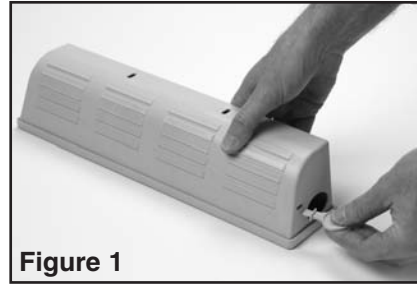

Worldwide Solutions In Pest Control Since 1924™

- Blends in to the environment
- Use in common areas
- Catch and trap are out of sight
- Keeps Children & Pets away from traps
- No chemicals
- Holds wooden snap traps & Snap-E mousetraps
- Key required to prevent accidentally opening
- Available in white, black, gray & brown - paintable
- Rugged construction
- Inspection holes

SNAP-E MOUSETRAP COVER

To remove the cover top, insert the key into the slot beside the mouse entrance hole. Hold the base & while pushing in on the key, pull straight up to remove the top. (Figure 1) Remove the key and keep in a safe place.

Figure 1

Remove the two Snap-E mousetraps from the cover base. (Figure 2)

Figure 2

EASY TO BAIT - Place peanut butter in the bait cups of the Snap-E mousetraps.

EASY TO SET - Replace the baited Snap-E traps in the base. Pull back slowly on upright bar until locked firmly in catch. Re-install the top of the cover. (Figure 3)