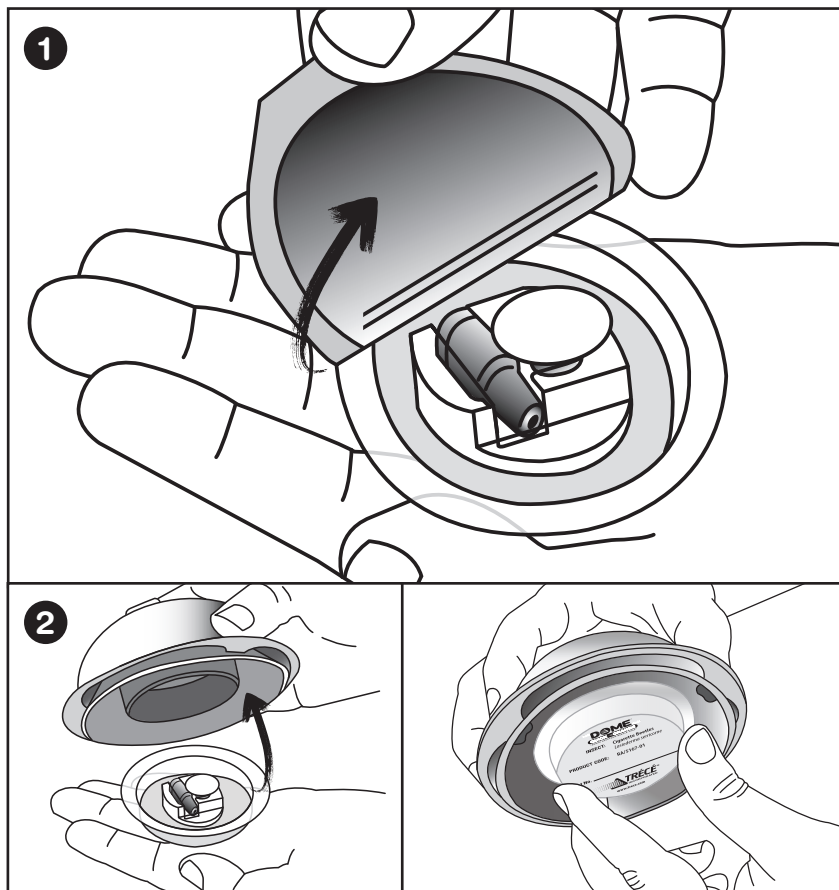

STORGARD®

THE DOME™ TRAP

QUICK-CHANGE™

“BROAD SPECTRUM BEETLE ATTRACTANTS”

ReBAIT™ KIT

Assembly Instructions

The **NEW QUICK-CHANGE™, DOME™ ReBait** attracts and captures most stored product beetles, both male and female, in just 2 easy steps.

1. Peel and remove foil cover from the top of the lure tray.
2. Snap lure tray onto the bottom of the DOME trap.

Visit our website: www.trece.com or call 1-866-785-1313

© 2013, Trécé Inc., Adair, OK USA • TRÉCÉ, PHEROCON, STORGARD, CIDETRAK and IPM PARTNER are registered trademarks of Trécé, Inc., Adair, OK USA