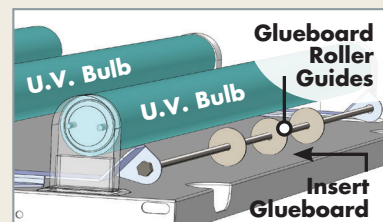

### Wall Mounted Adhesive Trap

The GT-180 light trap is an attractive wall mount design flying insect trap for confined areas. The 3-inch depth of the trap allows for use on hallway or kitchen walls where crowding is a concern. Hinged, easy access door allows quick replacement of U.V. insect lights and the 9" x 16" and 3" x 19" adhesive panels.

#### features:

- 24-hour, non-chemical trapping
- Energy-efficient U.V. Insect Lamps
- Color & Material: White - Carbon Steel
- Attraction range: 1,500 sq. ft. (40 lineal ft.)
- U.V. Light output: 30 watts
- Glueboard: 1 - 9" x 16", 1 - 3" x 19"
- FDA & USDA accepted under current code
- UL approved/listed
- Dimensions: 19.5"W x 11.5"H x 3.5"D
- **5 year warranty**