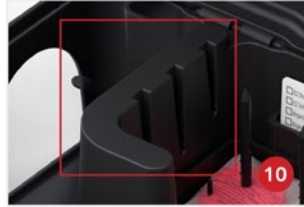

5 Accommodates the AP&G Catchmaster 621 snap trap.

6 Drain holes throughout lid and base keep water draining out of station and away from bait.

7 Internal half-moon-shaped walls give high-level durability to the station and keep water out.

8 Raised lip around the front of the station deters unwanted entry.

Durable hinge design and spring-loaded locking mechanisms provide extended servicing reliability.

Durable dual-wall structure gives added strength.

Barcode attached to lid provides a permanent inspection point, allowing easy scanning, mapping, and logging as part of IPM field solutions.

Station has built-in slot to hold documentation cards.

Uses VM Products Universal Key.

Thin plastic allows for easy puncture and installation of ground and surface anchors.

Adapts to vertical or horizontal positioning and can be secured to the ground or structures using the VM Surface Anchor (SA<sup>1</sup>), or VM Ground Anchor (GA<sup>1</sup>), or zip ties.