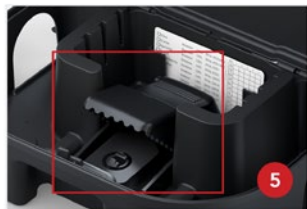

1 Low profile design.

2 Comes standard with removable EZ Service Tray to make servicing quick and easy.

3 Accommodates four pieces of block bait.

4 Allows for eight soft bait placements, with three puncture points to make it harder for rodents to remove bait.

5 Accommodates the AP&G Catchmaster 621 snap trap.

6 Drain holes throughout lid and base keep water draining out of station and away from bait.

7 Internal half-moon-shaped walls give high-level durability to the station and keep water out.

Barcode attached to lid provides a permanent inspection point, allowing easy scanning, mapping, and logging as part of IPM field solutions.

Station has built-in slot to hold documentation cards.

Uses VM Products Universal Key.