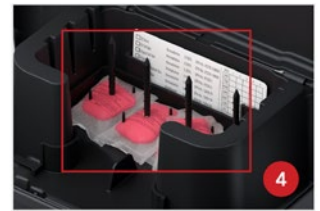

## Easily Maintain & Service Your Rodent Baiting Program

Designed to fit securely into tight spaces, the EZ Klean<sup>®</sup> rodent bait station provides reliable rodent management to residential, commercial, and warehouse spaces. Its unique baffling system guides rodents to the bait area of the station, providing a protected place for them to feed. Mount up to four block baits or eight soft baits with the new standard EZ Service Tray fitted with four vertical bait rods. 100% American made.

1 Low profile design.

2 Comes standard with removable EZ Service Tray to make servicing quick and easy.

3 Accommodates four pieces of block bait.

4 Allows for eight soft bait placements, with three puncture points to make it harder for rodents to remove bait.

Barcode attached to lid provides a permanent inspection point, allowing easy scanning, mapping, and logging as part of IPM field solutions.

Station has built-in slot to hold documentation cards.

Uses VM Products Universal Key.

Thin plastic allows for easy puncture and installation of ground and surface anchors.

Adapts to vertical or horizontal positioning and can be secured to the ground or structures using the VM Surface Anchor (SA<sup>1</sup>), or VM Ground Anchor (GA<sup>1</sup>), or zip ties.