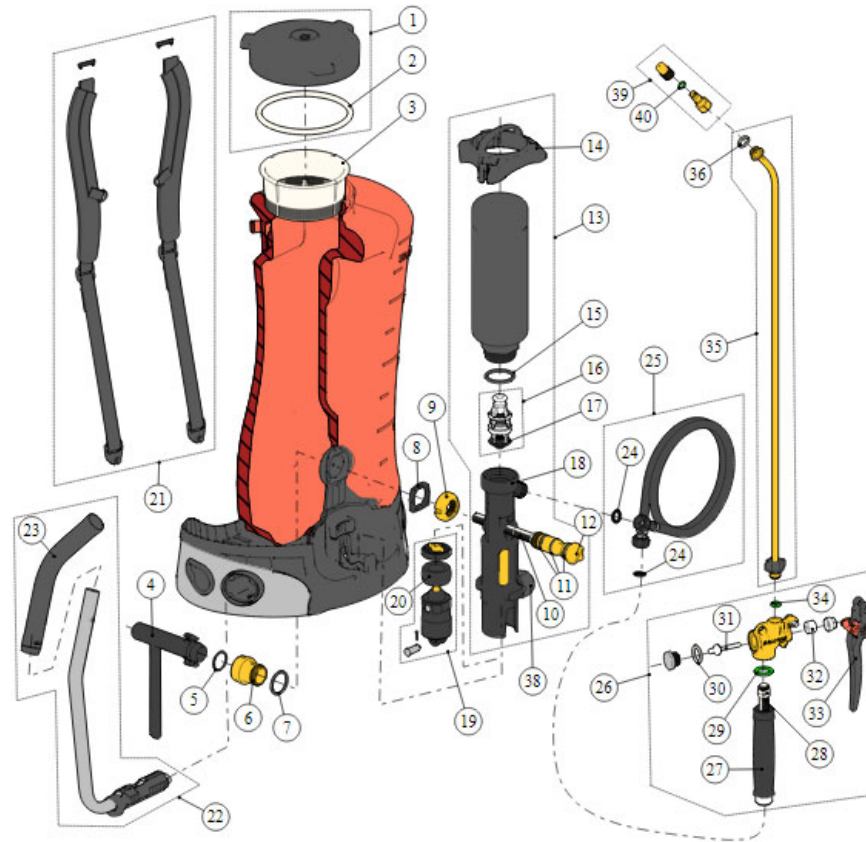

Product Code	Product Name	Description	Product Image	Diagram Part
108-283-01	Filter Screen Only (available from gasket set spraying equipment)	Filter screen (for brass valve)		28
114-146-06	Wand to Trigger Gasket Only (available from gasket set)	Wand to trigger gasket		34
105-039-01	Valve Stem Only (available from gasket set)	Valve stem for trigger assembly		31
140-080-01N	Nylon Wand Gasket Only (available from gasket set)	Nylon wand gasket		36
10397202	Lid w/Gasket	Replacement lid with gasket		1
113-360-01	Flutter Valve Only	Flutter valve from lid		1
77009699	Filter Screen	Lid strainer		3
12054101	Suction bend with o-ring	Suction elbow		4

Product Code	Product Name	Description	Product Image	Diagram Part
12001301	Nipple	Nipple		6
12001401	Anti-Twist Device	Anti-twist device		8
12001201	Nut	Retaining nut		9
12053701	Central bolt complete	Hollow screw complete for pump		12
12054601	Pump complete without piston	Pump no piston		13
103-223-01	Air Vessel Only (from pump complete)	Air chamber		13
12001601	Spray wand carrier attachment	Wand lever support		14
11388501	Valve Assby NBR	Check valve		16

Product Code	Product Name	Description	Product Image	Diagram Part
10396008	Hose assembly	Hose complete (red line)		25
10396101	Hose Connection	Screw w plastic nut		25
12047501	Trigger brass LB Viton	New brass valve complete		26
10392201	Handle	Black plastic handle		27
12046501	Lever four trigger brass LB	Lever for spray handle		33
12007401	Spray tube curved with adjustable connection on both sides	Curved wand		35
10865201	Grease piston	Grease piston cup		38
28502598	Adjustable nozzle	Adjustable nozzle		39