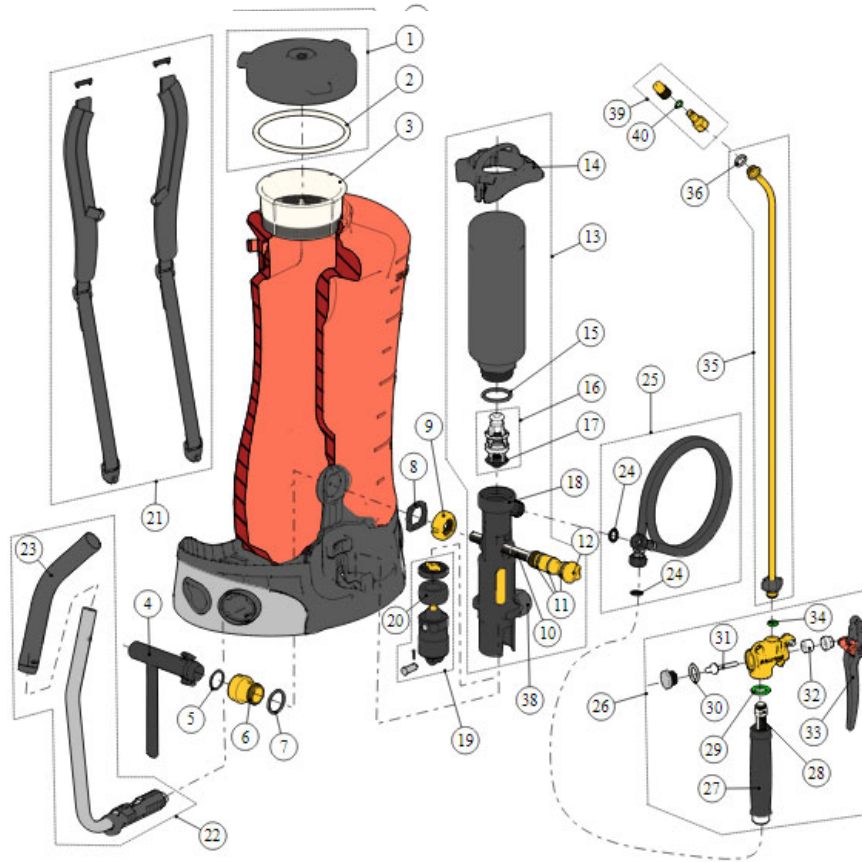

Product Code	Product Name	Description	Product Image	Diagram Part
108-283-01	Filter Screen Only (available from gasket set spraying equipment)	Filter screen (for brass valve)		28
114-146-06	Wand to Trigger Gasket Only (available from gasket set)	Wand to trigger gasket		34
105-039-01	Valve Stem Only (available from gasket set)	Valve stem for trigger assembly		31
140-080-01N	Nylon Wand Gasket Only (available from gasket set)	Nylon wand gasket		36
10397202	Lid w/Gasket	Replacement lid with gasket		1
113-360-01	Flutter Valve Only	Flutter valve from lid		1
77009699	Filter Screen	Lid strainer		3
12054101	Suction bend with o-ring	Suction elbow		4

Product Code	Product Name	Description	Product Image	Diagram Part
12001301	Nipple	Nipple		6
12001401	Anti-Twist Device	Anti-twist device		8
12001201	Nut	Retaining nut		9
12053701	Central bolt complete	Hollow screw complete for pump		12
12054601	Pump complete without piston	Pump no piston		13
103-223-01	Air Vessel Only (from pump complete)	Air chamber		13
12001601	Spray wand carrier attachment	Wand lever support		14
11388501	Valve Assby NBR	Check valve		16

Product Code	Product Name	Description	Product Image	Diagram Part
10396008	Hose assembly	Hose complete (red line)		25
10396101	Hose Connection	Screw w plastic nut		25
12047501	Trigger brass LB Viton	New brass valve complete		26
10392201	Handle	Black plastic handle		27
12046501	Lever four trigger brass LB	Lever for spray handle		33
12007401	Spray tube curved with adjustable connection on both sides	Curved wand		35
10865201	Grease piston	Grease piston cup		38
28502598	Adjustable nozzle	Adjustable nozzle		39