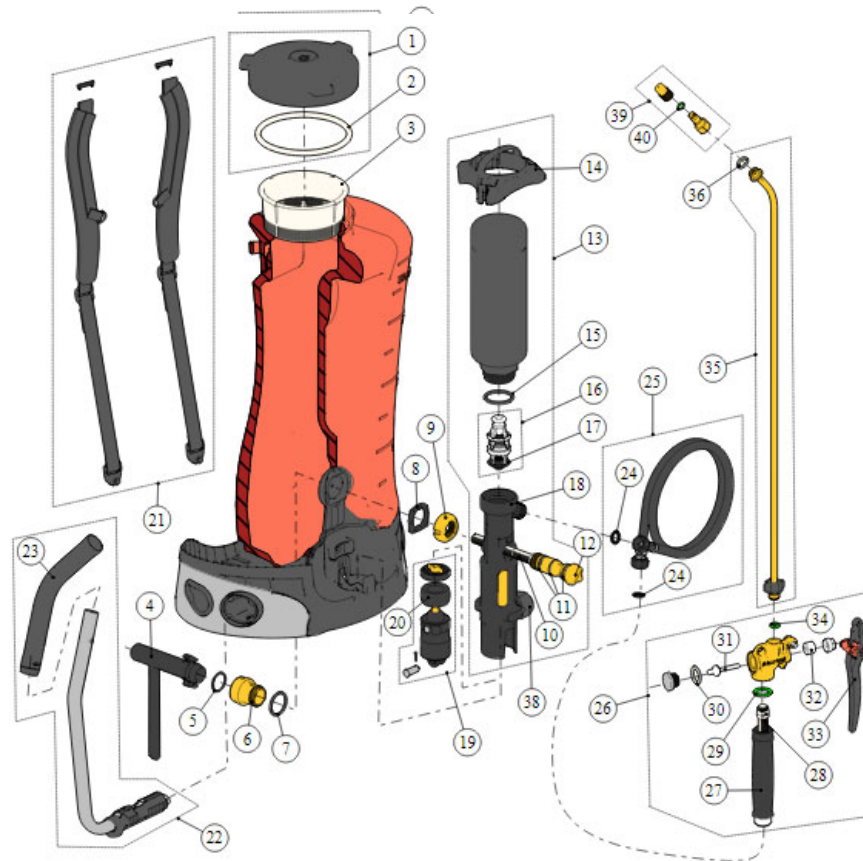

Product Code	Product Name	Description	Product Image	Diagram Part
108-283-01	Filter Screen Only (available from gasket set spraying equipment)	Filter screen (for brass valve)		28
114-146-06	Wand to Trigger Gasket Only (available from gasket set)	Wand to trigger gasket		34
105-039-01	Valve Stem Only (available from gasket set)	Valve stem for trigger assembly		31
140-080-01N	Nylon Wand Gasket Only (available from gasket set)	Nylon wand gasket		36
10397202	Lid w/Gasket	Replacement lid with gasket		1
113-360-01	Flutter Valve Only	Flutter valve from lid		1
77009699	Filter Screen	Lid strainer		3
12054101	Suction bend with o-ring	Suction elbow		4

Product Code	Product Name	Description	Product Image	Diagram Part
12001301	Nipple	Nipple		6
12001401	Anti-Twist Device	Anti-twist device		8
12001201	Nut	Retaining nut		9
12053701	Central bolt complete	Hollow screw complete for pump		12
12054601	Pump complete without piston	Pump no piston		13
103-223-01	Air Vessel Only (from pump complete)	Air chamber		13
12001601	Spray wand carrier attachment	Wand lever support		14
11388501	Valve Assby NBR	Check valve		16

Product Code	Product Name	Description	Product Image	Diagram Part
10396008	Hose assembly	Hose complete (red line)		25
10396101	Hose Connection	Screw w plastic nut		25
12047501	Trigger brass LB Viton	New brass valve complete		26
10392201	Handle	Black plastic handle		27
12046501	Lever four trigger brass LB	Lever for spray handle		33
12007401	Spray tube curved with adjustable connection on both sides	Curved wand		35
10865201	Grease piston	Grease piston cup		38
28502598	Adjustable nozzle	Adjustable nozzle		39