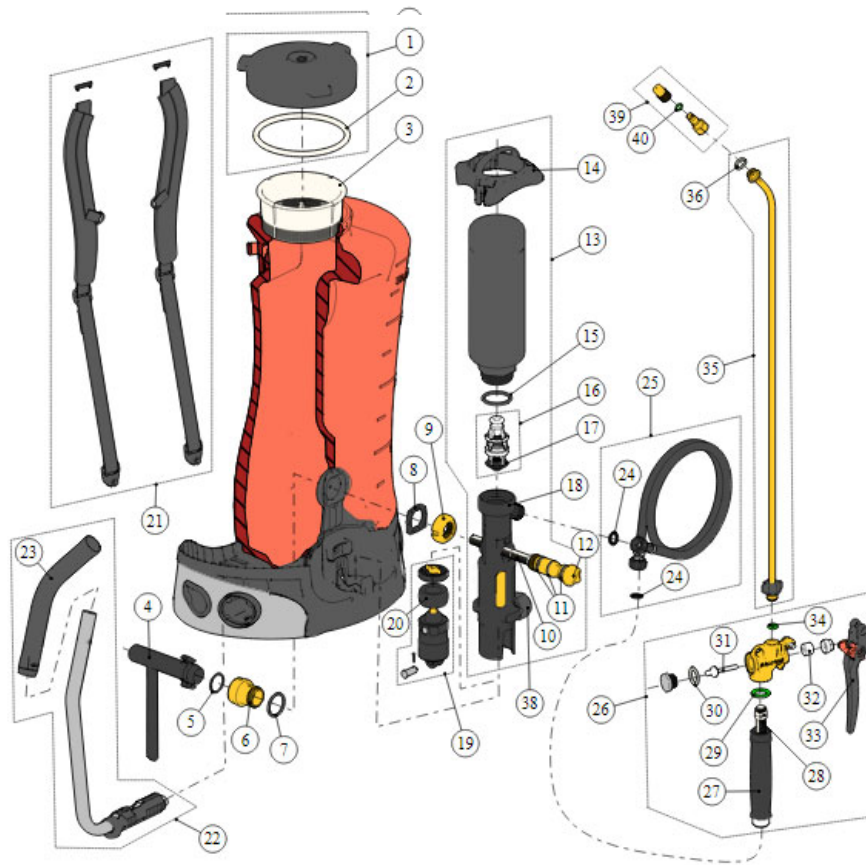

Product Code	Product Name	Description	Product Image	Diagram Part
108-283-01	Filter Screen Only (available from gasket set spraying equipment)	Filter screen (for brass valve)		28
114-146-06	Wand to Trigger Gasket Only (available from gasket set)	Wand to trigger gasket		34
105-039-01	Valve Stem Only (available from gasket set)	Valve stem for trigger assembly		31
140-080-01N	Nylon Wand Gasket Only (available from gasket set)	Nylon wand gasket		36
10397202	Lid w/Gasket	Replacement lid with gasket		1
113-360-01	Flutter Valve Only	Flutter valve from lid		1
77009699	Filter Screen	Lid strainer		3
12054101	Suction bend with o-ring	Suction elbow		4

Product Code	Product Name	Description	Product Image	Diagram Part
12001301	Nipple	Nipple		6
12001401	Anti-Twist Device	Anti-twist device		8
12001201	Nut	Retaining nut		9
12053701	Central bolt complete	Hollow screw complete for pump		12
12054601	Pump complete without piston	Pump no piston		13
103-223-01	Air Vessel Only (from pump complete)	Air chamber		13
12001601	Spray wand carrier attachment	Wand lever support		14
11388501	Valve Assby NBR	Check valve		16

Product Code	Product Name	Description	Product Image	Diagram Part
10396008	Hose assembly	Hose complete (red line)		25
10396101	Hose Connection	Screw w plastic nut		25
12047501	Trigger brass LB Viton	New brass valve complete		26
10392201	Handle	Black plastic handle		27
12046501	Lever four trigger brass LB	Lever for spray handle		33
12007401	Spray tube curved with adjustable connection on both sides	Curved wand		35
10865201	Grease piston	Grease piston cup		38
28502598	Adjustable nozzle	Adjustable nozzle		39