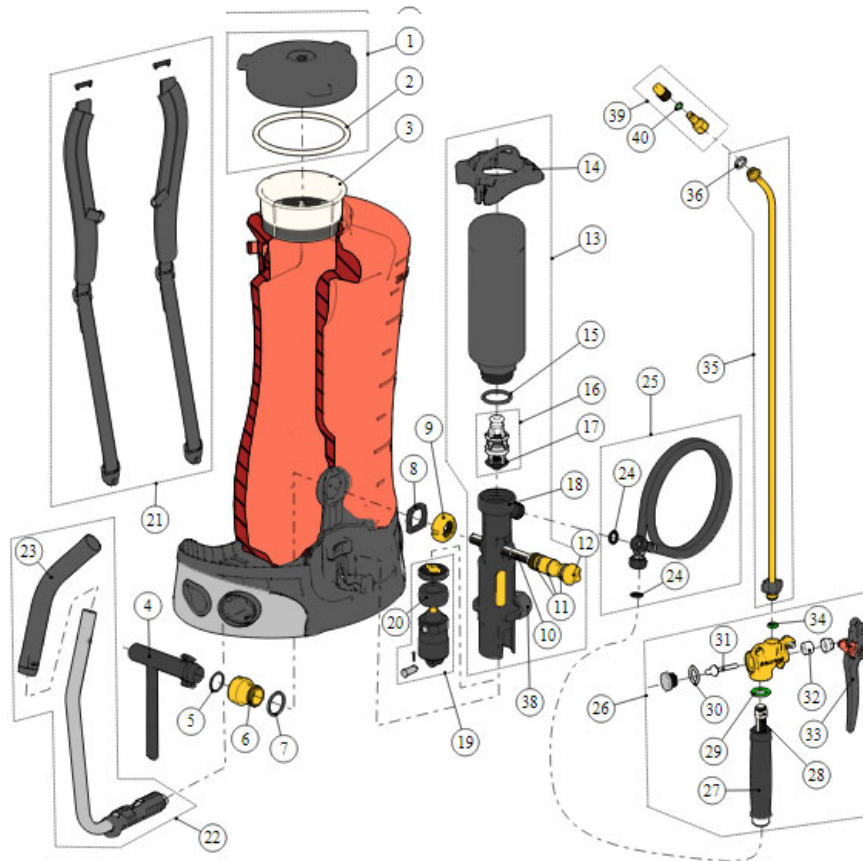

Product Code	Product Name	Description	Product Image	Diagram Part
108-283-01	Filter Screen Only (available from gasket set spraying equipment)	Filter screen (for brass valve)		28
114-146-06	Wand to Trigger Gasket Only (available from gasket set)	Wand to trigger gasket		34
105-039-01	Valve Stem Only (available from gasket set)	Valve stem for trigger assembly		31
140-080-01N	Nylon Wand Gasket Only (available from gasket set)	Nylon wand gasket		36
10397202	Lid w/Gasket	Replacement lid with gasket		1
113-360-01	Flutter Valve Only	Flutter valve from lid		1
77009699	Filter Screen	Lid strainer		3
12054101	Suction bend with o-ring	Suction elbow		4

Product Code	Product Name	Description	Product Image	Diagram Part
12001301	Nipple	Nipple		6
12001401	Anti-Twist Device	Anti-twist device		8
12001201	Nut	Retaining nut		9
12053701	Central bolt complete	Hollow screw complete for pump		12
12054601	Pump complete without piston	Pump no piston		13
103-223-01	Air Vessel Only (from pump complete)	Air chamber		13
12001601	Spray wand carrier attachment	Wand lever support		14
11388501	Valve Assby NBR	Check valve		16

Product Code	Product Name	Description	Product Image	Diagram Part
10396008	Hose assembly	Hose complete (red line)		25
10396101	Hose Connection	Screw w plastic nut		25
12047501	Trigger brass LB Viton	New brass valve complete		26
10392201	Handle	Black plastic handle		27
12046501	Lever four trigger brass LB	Lever for spray handle		33
12007401	Spray tube curved with adjustable connection on both sides	Curved wand		35
10865201	Grease piston	Grease piston cup		38
28502598	Adjustable nozzle	Adjustable nozzle		39