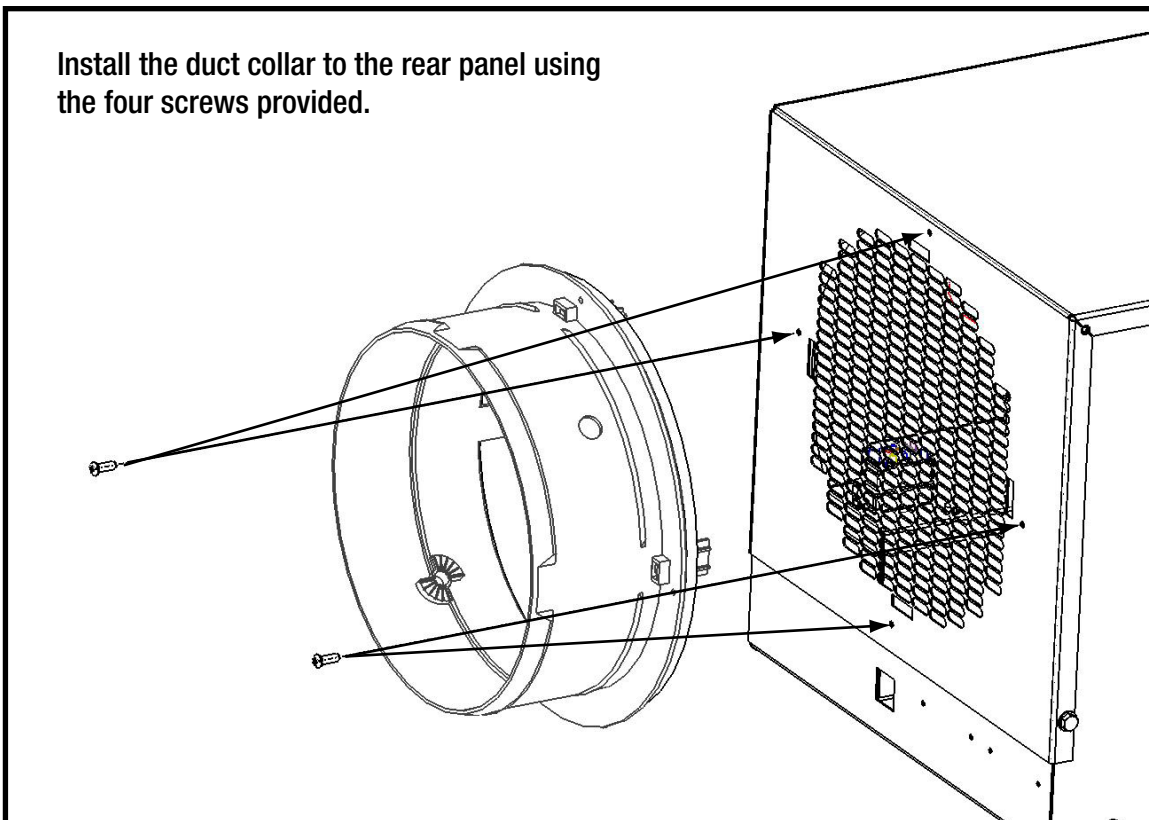

Supply Duct Kit Assembly

Install the duct collar to the rear panel using the four screws provided.

PARTS LIST

PHILIPS SCREW, 6-20 X 3/4 - QTY 4

Therma-Stor LLC

Driven by performance. Powered by design.™

4201 Lien Rd Madison, WI 53704 • TOLL-FREE 1-800-533-7533 • www.thermastor.com • sales@thermastor.com