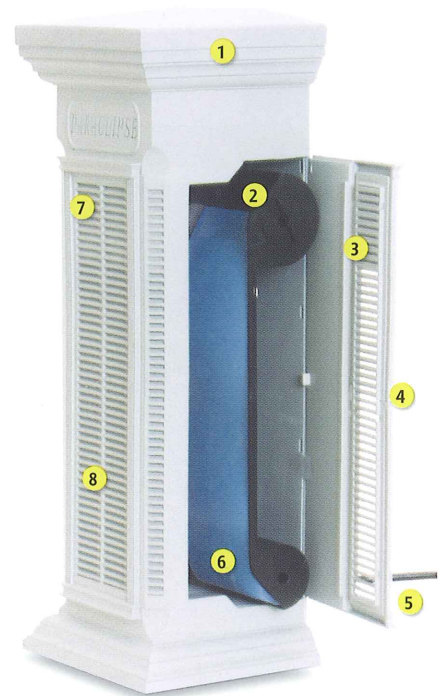

MOSQUITO ELIMINATOR™

The Paraclipse Mosquito Eliminator lets you take back your outdoor spaces. This decorative system is designed for installation outdoors, combining a proprietary Ultraviolet black-light technology with special attractants to lure mosquitos. Used free-standing or wall mounted, the Mosquito Eliminator is a powerful, effective and environmentally safe way to control disease-carrying mosquitos.

The Mosquito Eliminator ends the noise and unsanitary scattering of insect parts from bug zappers and avoids hazards from toxic chemical pesticides.

- 1 Decorative design
- 2 Cartridge advance mechanism
- 3 Access door for cartridge replacement
- 4 Wall mount keyholes (on back of unit)
- 5 Power cord
- 6 Replaceable Capture Cartridge
- 7 Proprietary black-light lamp
- 8 Specially designed front and side louvers direct the black-light for maximum effectiveness