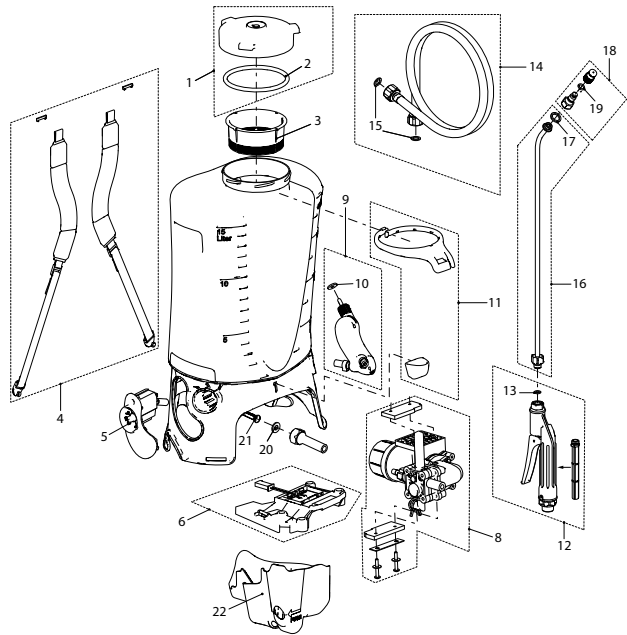

REC 15 ABZ

Performance characteristic

- 18 V Lithium
- 0.5 - 6 bar
- 9 h / 200 litre*
- Battery < 1 h

*at 1.5 bar / mist

REC 15 ABZ, backpack sprayer (battery Li-Ion 18 V), incl. battery charger (230 V)	11925001	210186
REC 15 ABZ, backpack sprayer (battery Li-Ion 18 V), without battery charger	11928201	210247
Accessories (Pictures see page 43 ff)		
Quick-charger 220-240 V / 50-60 Hz	11922301	210216
Charger 110-125 V / 50-60 Hz	11923601	210582
Vario Gun, stepless variable one-hand operation from mist to jet	11558501	100821
Floodjet nozzle 1.6 mm, blue (Herbicide nozzle)	10501803-SB	100241
XL 8 S Telescopic lance 7 m / working height 8 m (Spray-Version)	11935801	113982
Telescopic extension tube 0.5 - 1 m, alu. eloxadized, thread G1/4"e on both sides	10985204	030104
Telescopic extension tube 1 to 2 m, alu. eloxadized, thread G1/4"e on both sides	10985201	100456
Extension tube straight 1 m, brass, thread G1/4"i-G1/4"e	10960601	100463
Oval spray hood, white, for controlled area spraying, to screw	10501606	100906
Spray boom, aluminium, max. 12 bar, to screw, with 4 fanjet nozzles	11889501-SB	040677
Duro mist nozzle 1.65 mm for white washing	28502325-SB	100364
Biofilter for the use of home-made spray mixtures	11475701-SB	100593
No Gasket set consisting of:	11934101	113876
2 Gasket 108x7		
10 Gasket 15x5.5x2		
13 Gasket 11.9x7x1.5		
15 Gasket 17x11x1.5		
17 Gasket 17x12.7x2		
19 O-Ring 7.66x1.78		
20 Gasket 15x7x1.5		
21 Filter		
Gasket set for trigger	11664910	040851
Nr. Spare parts		
1 Lid assy. ø137 mm	10397202-SB	151007
3 Filter screen assy.	77009699-SB	151038
4 Carrying belt compl., pair	11923401	113722
5 Electronics compl.	11924402	210315
6 Battery fixing compl.	11933801	210377
8 Pump and Motor compl..	11923002	210322
9 Air vessel compl.	11933302	210346
11 Spray tube support	11934001	113951
12 Trigger valve compl.	11934701	113784
13 Gasket 11.9x7x1.5; 12 pcs per pack	11642404-SB	040042
14 Hose assy. 1.3 m	11929701	710549
16 Spray tube 50 cm, curved, brass	11370704	700311
17 Gasket 17x12.7x2; 10 pcs per pack	11642403	040035
18 Adjustable nozzle 1.7 mm brass	28502597-SB	100777
22 Motor cover assy.	11948701	200101
Li-ion battery 18 V / 3 Ah	11922101	210230
Quick-charger 220-240 V / 50-60 Hz	11922301	210216