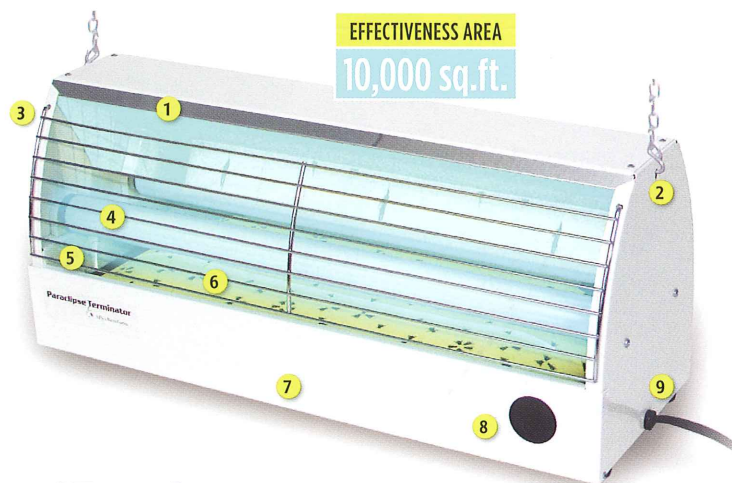

Big commercial, industrial and open outdoor spaces call for insect control that is up to the challenge of eliminating flies and mosquitos on a large scale.

TERMINATOR™

The Paraclipse Terminator is a portable appliance for commercial and industrial applications. The Terminator's ingenious design utilizes two lamps and reflectors to attract flies to both sides of the unit. It can be used free-standing or suspended from the ceiling.

A wall-mounted model is also available.

The Terminator's high-volume, 60-day cartridge system traps many times more flies than glueboard units.

Designed for:

- Commercial Kitchens
- Food Processing Plants
- Food Preparation Areas
- Bakeries
- Supermarkets
- Warehouses
- Poultry and Egg Ranches
- Hospitals
- Manufacturing Plants
- Livestock Facilities
- Veterinary Clinics
- Horse and Dairy Barns

- 1 Reflectors (front & back)
- 2 Cutouts for Hanging Support
- 3 Decorative Grill
- 4 40-Watt UV Light (2) 20-Watt Lamps
- 5 Audible Cartridge Replacement Alarm
- 6 Extra Large 20" L x 7 1/4" W Auto-Advancing Catch Surface (1085 sq. in. catch surface)
- 7 Access Door for Cartridge Replacement
- 8 Cartridge Loading Advance Mechanism
- 9 Cartridge Advance Motor and Component Housing