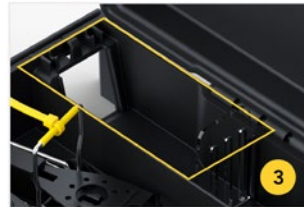

TRAP AND MONITOR MICE WITH ZIP-TIE ALERTS

The EZ Snap Mouse utilizes rodent behavior to create The Science of Force Flow and maximize the speed and effectiveness of the rodent's interaction with the station. Easily set and secure internal snap traps and let the innovative internal engineering guide rodents into the target zone.

1
Guide wall prevents rodent from going behind station, leading it inside instead.

2
Open floor and angled guide wall at entryway allow rodent's head to enter the station while its feet remain on familiar (safe) ground.

3
Once the rodent is inside the station, it encounters a clear, shatterproof wall that provides airflow and sight clarity through the station.

4
The removable clear central wall is designed with vents for air flow and optical clarity to encourage rodents into the station.

7
Two removable snap traps allow two opportunities for rodent removal.

8
Equipped with two dual-colored EZ Set indicator ties, yellow when set and black when tripped.

EZ SNAP[®]

MOUSE

Easily release and secure traps for cleaning or replacement using the retainer plug.