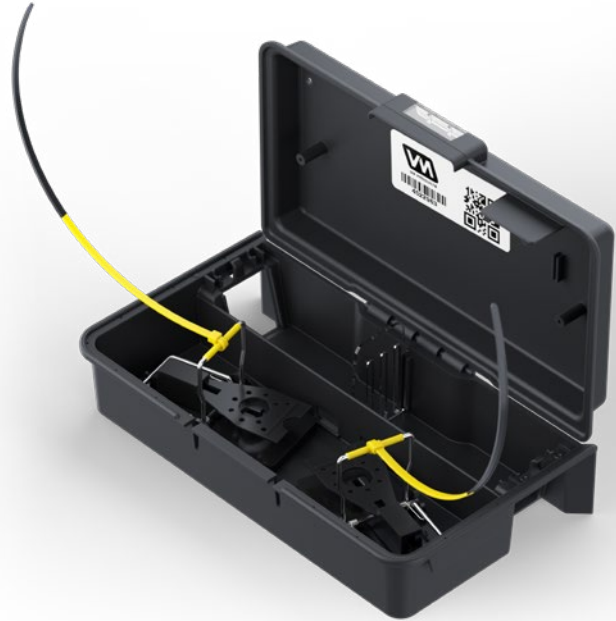

TRAP AND MONITOR MICE WITH ZIP-TIE ALERTS

The EZ Snap Mouse utilizes rodent behavior to create The Science of Force Flow and maximize the speed and effectiveness of the rodent's interaction with the station. Easily set and secure internal snap traps and let the innovative internal engineering guide rodents into the target zone.

3
Once the rodent is inside the station, it encounters a clear, shatterproof wall that provides airflow and sight clarity through the station.

4
The removable clear central wall is designed with vents for air flow and optical clarity to encourage rodents into the station.

7
Two removable snap traps allow two opportunities for rodent removal.

8
Equipped with two dual-colored EZ Set indicator ties, yellow when set and black when tripped.

EZ SNAP[®]

MOUSE

Easily release and secure traps for cleaning or replacement using the retainer plug.

Barcode placement for easy scanning. 100% recycled injection-molded, American-made plastic eliminates rust or sharp edges.

Durable, low-profile construction is designed to be impact-resistant and shield snap traps from children and pets. No rust and no sharp edges. Dimensions 5.75" x 10.2" x 2.85".