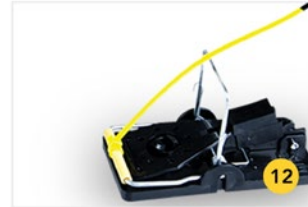

7
Two removable snap traps allow two opportunities for rodent removal.

8
Equipped with two dual-colored EZ Set indicator ties, yellow when set and black when tripped.

EZ SNAP[®]

MOUSE

Easily release and secure traps for cleaning or replacement using the retainer plug.

Barcode placement for easy scanning. 100% recycled injection-molded, American-made plastic eliminates rust or sharp edges.

Durable, low-profile construction is designed to be impact-resistant and shield snap traps from children and pets. No rust and no sharp edges. Dimensions 5.75" x 10.2" x 2.85".