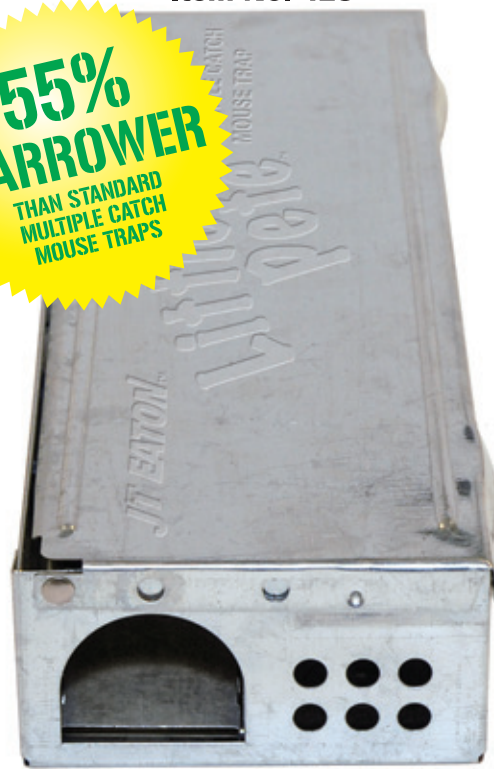

**SIZE
DOES
MATTER.**

JT EATON™

**Little
pete™**

SLIM LINE MULTIPLE CATCH MOUSE TRAP

✓ **Safety Folded Edges Reduce Cut Fingers**

**Repeater™
Item No. 420**

← **6 1/2"** →

**Little Pete™
Item No. 423**

**55%
NARROWER**
THAN STANDARD
MULTIPLE CATCH
MOUSE TRAPS

← **3 9/16"** →

Little Pete™

✓ **Fits In Tight Spots**

✓ **Perfect For Kiosks**

✓ **Great For High Traffic Areas**

MANUFACTURERS OF QUALITY PEST CONTROL PRODUCTS