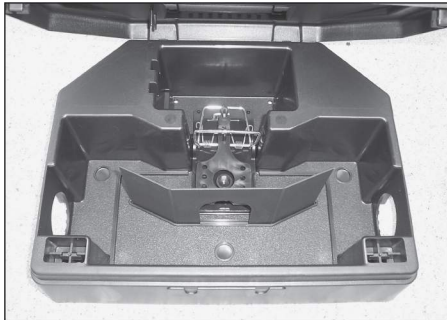

The Snap-E and Big Snap-E have many features and benefits:

- Vertical Strike Bar**- Travels half the distance of old-fashioned wooden traps. Making it easier to set and easy to release without touching the rodent.
- Pre-Formed Bait Cup**- Reduces bait stealing while attracting the ideal strike bar location.
- Large Trip Paddle**- Reduces premature tripping while insuring the catch from front, sides and back.
- Polystyrene and Steel Construction**- Durable. Easy to clean. Resists stains and odors. Economical and reusable for years of service.

Big Snap-E shown in AEGIS™ Modular Bait Station.
Aegis is a registered trademark of Liphatech.

EASY TO BAIT

Simply place bait in pre-formed bait cup.

EASY TO SET

Pull back slowly on upright bar until locked firmly in catch. Place trap next to wall near pest activity.