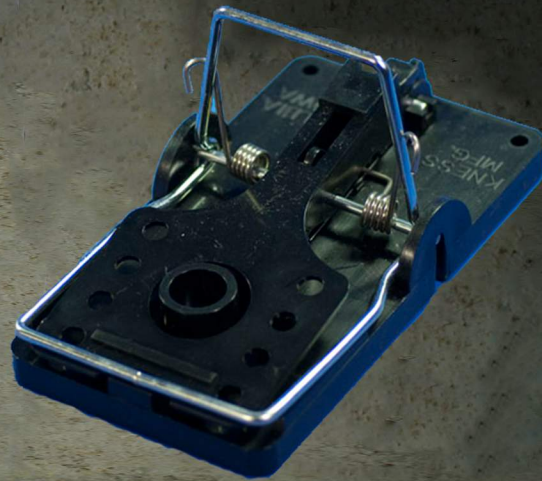

KNESS

MADE IN THE
USA

Snap-E®

MOUSETRAP

BIG Snap-E®

RAT TRAP

Snap-E: The Ultimate Mousetrap

The Snap-E is a truly "better mousetrap." Easy to bait. Easy to set. Easy to Release. Place the baited Snap-E near a wall and pull back on the upright bar until it locks firmly in the catch.

Big Snap-E: The Ultimate Rat Trap

With the Big Snap-E, it's the end of the road for rats, gophers, chipmunks, ground squirrels and other pesky rodents. Two pre-formed holes in the trap base allow for surface mounting.

The Snap-E and Big Snap-E have many features and benefits:

- Vertical Strike Bar**- Travels half the distance of old-fashioned wooden traps. Making it easier to set and easy to release without touching the rodent.
- Pre-Formed Bait Cup**- Reduces bait stealing while attracting the ideal strike bar location.
- Large Trip Paddle**- Reduces premature tripping while insuring the catch from front, sides and back.
- Polystyrene and Steel Construction**- Durable. Easy to clean. Resists stains and odors. Economical and reusable for years of service.

Big Snap-E shown in AEGIS™ Modular Bait Station.
Aegis is a registered trademark of Liphatech.

EASY TO BAIT

Simply place bait in pre-formed bait cup.

EASY TO SET

Pull back slowly on upright bar until locked firmly in catch. Place trap next to wall near pest activity.