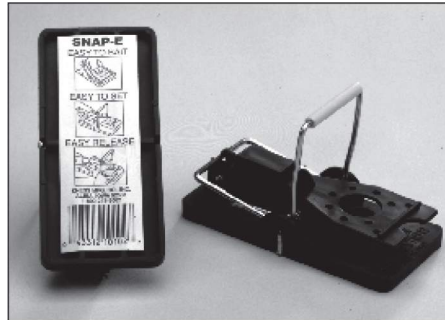

KNESS

MADE IN THE
USA

Snap-E®

MOUSETRAP

BIG Snap-E®

RAT TRAP

Snap-E: The Ultimate Mousetrap

The Snap-E is a truly "better mousetrap." Easy to bait. Easy to set. Easy to Release. Place the baited Snap-E near a wall and pull back on the upright bar until it locks firmly in the catch.

The Snap-E and Big Snap-E have many features and benefits:

- Vertical Strike Bar**- Travels half the distance of old-fashioned wooden traps. Making it easier to set and easy to release without touching the rodent.
- Pre-Formed Bait Cup**- Reduces bait stealing while attracting the ideal strike bar location.
- Large Trip Paddle**- Reduces premature tripping while insuring the catch from front, sides and back.
- Polystyrene and Steel Construction**- Durable. Easy to clean. Resists stains and odors. Economical and reusable for years of service.

Big Snap-E shown in AEGIS™ Modular Bait Station.
Aegis is a registered trademark of Liphatech.

EASY TO BAIT

Simply place bait in pre-formed bait cup.

EASY TO SET

Pull back slowly on upright bar until locked firmly in catch. Place trap next to wall near pest activity.

EASY TO RELEASE

Pull back slightly on upright bar until mouse is released.

CONSTRUCTION

Both traps are made of durable polystyrene and steel. They resist stains and odors, are easy to clean and can be reused for years of rodent control. They are simple, safe, sanitary and built to last.