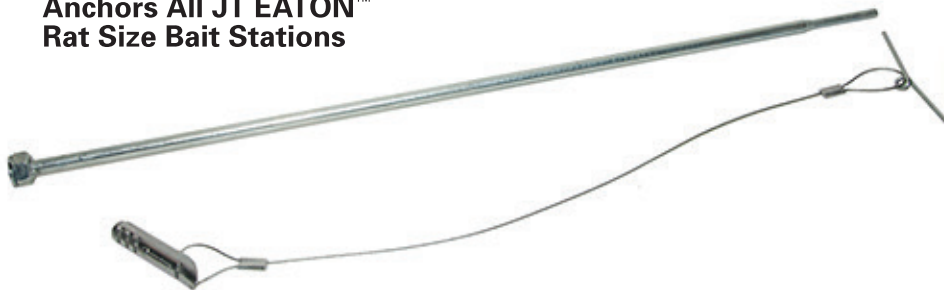

# BAIT STATIONS NEED TO BE IMMOBILIZED WE HAVE THE SOLUTIONS

No. 913  
EARTH ANCHOR SECURING STAKE  
Anchors All JT EATON™  
Rat Size Bait Stations

**THE BAIT  
STATION ANCHORS  
TRUSTED BY PMPs  
WORLDWIDE**

No. 916 FLAT PLATE SECURING STAKE  
Anchors All JT EATON™ Rat Size  
Bait Stations

Secure to most surfaces including:  
wood, tile, concrete, brick & more with  
Construction Adhesive, screws into  
plastic or lead anchors.  
Attach to concrete blocks with  
Construction Adhesive.

No. 914  
COTTER PIN  
SECURING STAKE  
Anchors All JT EATON™  
Rat Size Bait Stations

Also Anchors JT EATON™  
No. 906 and No. 907  
Style Mouse Size Bait Stations

No. 918  
ALUMINUM CABLE STAKE  
Anchors All JT EATON™  
Rat Size Bait Stations