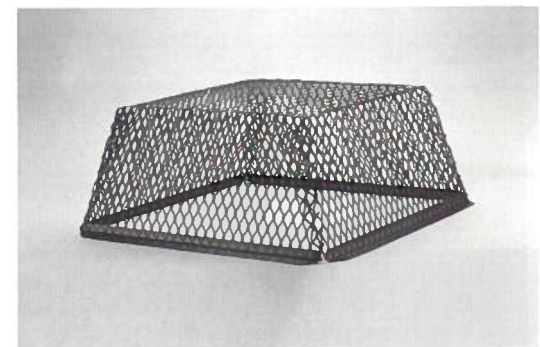

POWER VENTILATOR

STATIC VENT

DRYER VENT

BLACK-PAINTED GALVANIZED STEEL

STOCK NUMBER	BASE SIZE (IN INCHES)	CASE PACK	APPROX. LBS. SHPG. WEIGHT
RVG77G	7 x 7 Base x 9 Height	1	1.5
RVG77-3G	7 x 7 Base x 9 Height	3	5.0
RVG1111G	11 x 11 Base x 9 Height	1	2.5
RVG1111-3G	11 x 11 Base x 9 Height	3	8.0
RVG1616G	16 x 16 Base x 5 Height	1	3.5
RVG1616-3G	16 x 16 Base x 5 Height	3	10
RVG2525LG	25 x 25 Base x 6 Height	1	7.0
RVG2525L-3G	25 x 25 Base x 6 Height	3	21.5
RVG2525G	25 x 25 Base x 12 Height	1	7.5
RVG2525-3G	25 x 25 Base x 12 Height	3	22.0
RVG2525P	25 x 25 Base x 12 Height	1	7.5
RVG2525-3P	25 x 25 Base x 12 Height	3	22.0
RVG3030	30 x 30 Base x 12 Height	1	9.0
RVG3030-3	30 x 30 Base x 12 Height	3	26.0

TAPERED STACKABLE DESIGN

10950 Linpage Place • Saint Louis, MO 63132
P: 1-800-325-7076 • F: (314) 241-2277
sales@hy-c.com • www.hyccompany.com