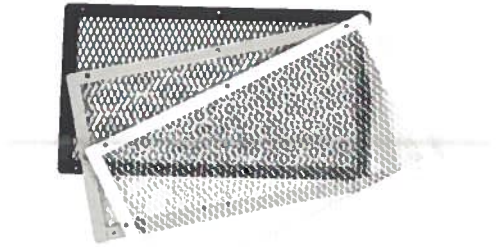

Dryer Ventguards

STOCK NUMBER	BASE SIZE (IN INCHES)	CASE PACK	APPROX. LBS. SHPG. WEIGHT
RVG-DVG	8 x 8 Base x 5 Height	1	1.0
DVG-RVG-3	8 x 8 Base x 5 Height	3	2.0
DVG-RVG-6	8 x 8 Base x 5 Height	6	4.0

Foundation Ventguards

STOCK NUMBER	BASE SIZE (IN INCHES)	CASE PACK	APPROX. LBS. SHPG. WEIGHT
VG1018G-10B	10 x 18	10	10.5
VG1018G-10G	10 x 18	10	10.5
VG1018G-10W	10 x 18	10	10.5
VG1018S-10B	10 x 18	10	10.5
VG1018S-10G	10 x 18	10	10.5
VG1018S-10W	10 x 18	10	10.5

Soffit Ventguards

STOCK NUMBER	BASE SIZE (IN INCHES)	CASE PACK	APPROX. LBS. SHPG. WEIGHT
VG0416G-10B	4 x 16	10	6.0
VG0416G-10G	4 x 16	10	6.0
VG0416G-10W	4 x 16	10	6.0
VG0416S-10B	4 x 16	10	6.0
VG0416S-10G	4 x 16	10	6.0
VG0416S-10W	4 x 16	10	6.0

10950 Linpage Place • Saint Louis, MO 63132
P: 1-800-325-7076 • F: (314) 241-2277
sales@hy-c.com • www.hyccompany.com

Roof VentGuard

Animal Control Screens

STAINLESS STEEL

STOCK NUMBER	BASE SIZE (IN INCHES)	CASE PACK	APPROX. LBS. SHPG. WEIGHT
RVG77	7 x 7 Base x 9 Height	1	1.5
RVG77-3	7 x 7 Base x 9 Height	3	5.0
RVG77P	7 x 7 Base x 9 Height	1	1.5
RVG77-3P	7 x 7 Base x 9 Height	3	5.0
RVG1111	11 x 11 Base x 9 Height	1	2.5
RVG1111-3	11 x 11 Base x 9 Height	3	8.0
RVG1111P	11 x 11 Base x 9 Height	1	2.5
RVG1111-3P	11 x 11 Base x 9 Height	3	8.0
RVG1616	16 x 16 Base x 5 Height	1	3.5
RVG1616-3	16 x 16 Base x 5 Height	3	10
RVG1616P	16 x 16 Base x 5 Height	1	3.5
RVG1616-3P	16 x 16 Base x 5 Height	3	10
RVG2525L	25 x 25 Base x 6 Height	1	7.0
RVG2525L-3	25 x 25 Base x 6 Height	3	21.5
RVG2525LP	25 x 25 Base x 6 Height	1	7.0
RVG2525L-3P	25 x 25 Base x 6 Height	3	21.0
RVG2525	25 x 25 Base x 12 Height	1	7.5
RVG2525-3	25 x 25 Base x 12 Height	3	22.0
RVG2525P	25 x 25 Base x 12 Height	1	7.5
RVG2525-3P	25 x 25 Base x 12 Height	3	22.0
RVG3030	30 x 30 Base x 12 Height	1	9.0
RVG3030-3	30 x 30 Base x 12 Height	3	26.0
RVG3030P	30 x 30 Base x 12 Height	1	9.0
RVG3030-3P	30 x 30 Base x 12 Height	3	26.0