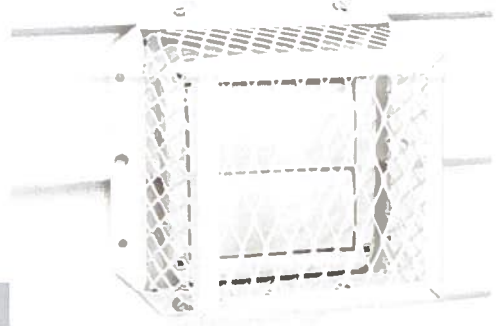

Dryer Ventguards

STOCK NUMBER	BASE SIZE (IN INCHES)	CASE PACK	APPROX. LBS. SHPG. WEIGHT
RVG-DVG	8 x 8 Base x 5 Height	1	1.0
DVG-RVG-3	8 x 8 Base x 5 Height	3	2.0
DVG-RVG-6	8 x 8 Base x 5 Height	6	4.0

Foundation Ventguards

STOCK NUMBER	BASE SIZE (IN INCHES)	CASE PACK	APPROX. LBS. SHPG. WEIGHT
VG1018G-10B	10 x 18	10	10.5
VG1018G-10G	10 x 18	10	10.5
VG1018G-10W	10 x 18	10	10.5
VG1018S-10B	10 x 18	10	10.5
VG1018S-10G	10 x 18	10	10.5
VG1018S-10W	10 x 18	10	10.5

Soffit Ventguards

STOCK NUMBER	BASE SIZE (IN INCHES)	CASE PACK	APPROX. LBS. SHPG. WEIGHT
VG0416G-10B	4 x 16	10	6.0
VG0416G-10G	4 x 16	10	6.0
VG0416G-10W	4 x 16	10	6.0
VG0416S-10B	4 x 16	10	6.0
VG0416S-10G	4 x 16	10	6.0
VG0416S-10W	4 x 16	10	6.0

10950 Linpage Place • Saint Louis, MO 63132
P: 1-800-325-7076 • F: (314) 241-2277
sales@hy-c.com • www.hyccompany.com

Roof VentGuard

Animal Control Screens

STAINLESS STEEL

STOCK NUMBER	BASE SIZE (IN INCHES)	CASE PACK	APPROX. LBS. SHPG. WEIGHT
RVG77	7 x 7 Base x 9 Height	1	1.5
RVG77-3	7 x 7 Base x 9 Height	3	5.0
RVG77P	7 x 7 Base x 9 Height	1	1.5
RVG77-3P	7 x 7 Base x 9 Height	3	5.0
RVG1111	11 x 11 Base x 9 Height	1	2.5
RVG1111-3	11 x 11 Base x 9 Height	3	8.0
RVG1111P	11 x 11 Base x 9 Height	1	2.5
RVG1111-3P	11 x 11 Base x 9 Height	3	8.0
RVG1616	16 x 16 Base x 5 Height	1	3.5
RVG1616-3	16 x 16 Base x 5 Height	3	10
RVG1616P	16 x 16 Base x 5 Height	1	3.5
RVG1616-3P	16 x 16 Base x 5 Height	3	10
RVG2525L	25 x 25 Base x 6 Height	1	7.0
RVG2525L-3	25 x 25 Base x 6 Height	3	21.5
RVG2525LP	25 x 25 Base x 6 Height	1	7.0
RVG2525L-3P	25 x 25 Base x 6 Height	3	21.0
RVG2525	25 x 25 Base x 12 Height	1	7.5
RVG2525-3	25 x 25 Base x 12 Height	3	22.0
RVG2525P	25 x 25 Base x 12 Height	1	7.5
RVG2525-3P	25 x 25 Base x 12 Height	3	22.0
RVG3030	30 x 30 Base x 12 Height	1	9.0
RVG3030-3	30 x 30 Base x 12 Height	3	26.0
RVG3030P	30 x 30 Base x 12 Height	1	9.0
RVG3030-3P	30 x 30 Base x 12 Height	3	26.0