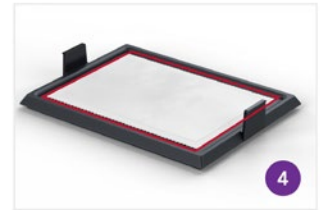

## INTEGRATED PEST & INSECT MANAGEMENT AND MONITORING TOOL

The EZ Conceal™ is a low-profile insect station designed to fit securely where you need monitoring and management most, while concealing the insects from customers and unwanted views. Built for hard-to-reach spaces, it's ideal for discreet use in offices, commercial kitchens, and hotels, lying flat along floors, walls, or ceilings. Comes pre-assembled with double-sided foam tape for easy attachment. 100% American made.

1 Low-profile, covered station can be placed flat on floors, walls, or ceilings.

2 Textured ramps help crawling insects like roaches enter with ease.

3 Left and right wall sections are closed, shielding the contents of the glue boards from the general public.

4 Glue board sinks into the base to create a deadfall for insects.

5 Glue board attaches to lid, making it easy to service after station is set in place.

6 Accommodates Catchmaster™ #72CRM glue board perforated for four placements and also fits perfectly into commercial mouse repeaters for dual use.

7 Comes pre-assembled with double-sided foam tape and acrylic adhesive to ensure secure mounting and long-lasting installation to a variety of surfaces, even in hard-to-reach spaces.

EZ Conceal™ Insect Station – Vesperis #837861  
Catchmaster™ #72CRM – Vesperis #833094