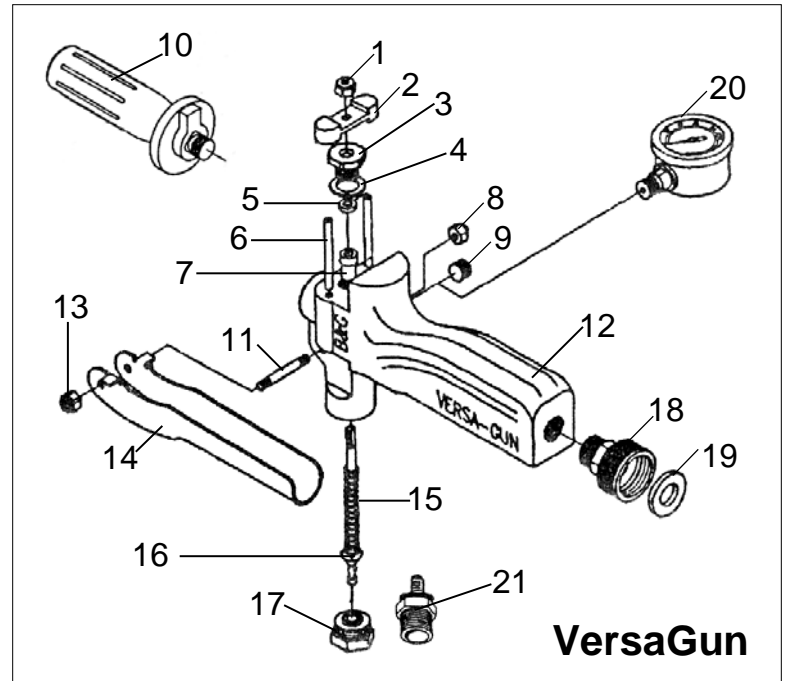

VersaGun Valve

<u>#</u>	<u>Order #</u>	<u>Description</u>
Valve	22067500	Valve assembly
1	22067514	Locknut
2	22067513	Actuator block
3	22067511	Packing screw
4	22067517	Sealing washer
5	22067510	Packing gland
6	22067512	Actuator pin
7	22067509	Spring spacer
8	22067514	Locknut
9	22071285	Pipe plug 1/8 NPT
10	22067506	Versagun handle
11	22067516	Trigger pin
12	22067505	Versagun body
13	22067514	Locknut
14	22067515	Versagun trigger
15	22024410	Shutoff spring
16	22067507	Shutoff stem
17	22067503	Adapter 1/2
18	22067526	Hose fitting
19	22067527	Hose fitting washer
20	22070725	0-160 gauge
21	22067518	Adapter + washer
Kit	22067554	Valve rebuild kit (Includes 1,4 17)

Versatool Valve

<u>#</u>	<u>Part</u>	<u>Order #</u>	<u>Description</u>
Valve	1549	22071649	Valve assembly
1	1544	22071644	Valve body
2	VT-618	22059700	Spring rod
3	1-1964	33000090	O-Ring
4	VT-619	22059800	Valve rod
5	VT-621A	22060000	Seat gasket
6	VT-622A	22060100	Seat gasket holder
7	VT-611	22059000	Valve trigger
8	TN-45	22040500	Hex nut
9	1138	22071038	Spacer
10	VT-609	22058800	Trigger pin
11	TN-45	22040500	Hex nut
12	VT-612	22059100	Rod screw
13	VT-615	22059400	Trigger lock
14	VT-616	22059500	Trigger lock spring
15	VT-617	22059600	Trigger lock screw
16	-----	22067518	Adapter + washer
Kit		22028910	Valve rebuild kit (Includes 3,5,6,9,11,14)