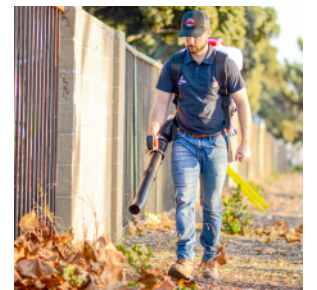

LEAF BLOWER

Incredible leaf blower solution with 310cfm / 150MPH perfect for Autumn and Winter seasons