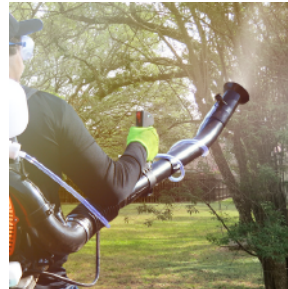

10x FASTER

Spray 2 acres on a single charge perfect for mosquitos, ticks, flies, spider mites, and more