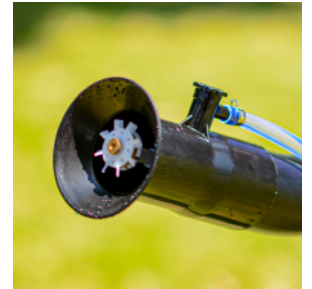

TOMAHAWK

BATTERY FOGGERS

eTMD14

Specifications

Tank Size	4 Gallon
Power	0.7 kW / 19 Ah
Voltage	36V
Working Time	1 Hour
Spray Reach	25 - 30 ft
Flow	0.25 - 0.50 GPM
Air Speed	150 MPH
Air Volume	310 CFM
Droplet Size	100-300 Microns
Fan Speed	6500 RPM
Noise Level @ Full Throttle	76 dba
Sprayer Weight	18 lbs
Dimensions	15" x 13" x 22"

FOGGER

BLOWER

Power Lock

Set your ideal spray speed, Lock It, and maintain a steady fogging coat

Throttle Control

Easily Start, Stop, and Control your spray patterns from this All-In-One throttle

Adjustable Grip

Choose your ideal throttle position for the ultimate user comfort & range of motion

10x FASTER

Spray 2 acres on a single charge perfect for mosquitos, ticks, flies, spider mites, and more

ULTRA LOW VOLUME

[SPRAY FURTHER] With a reach up to 30ft, spray further than competing foggers around tall trees and buildings!

[2-IN-1 TOOL] Dual Purpose Backpack Fogger and Cordless Leaf Blower with 310 CFM Air Volume / 150 MPH Air Speed for year-round landscaping and pest control!