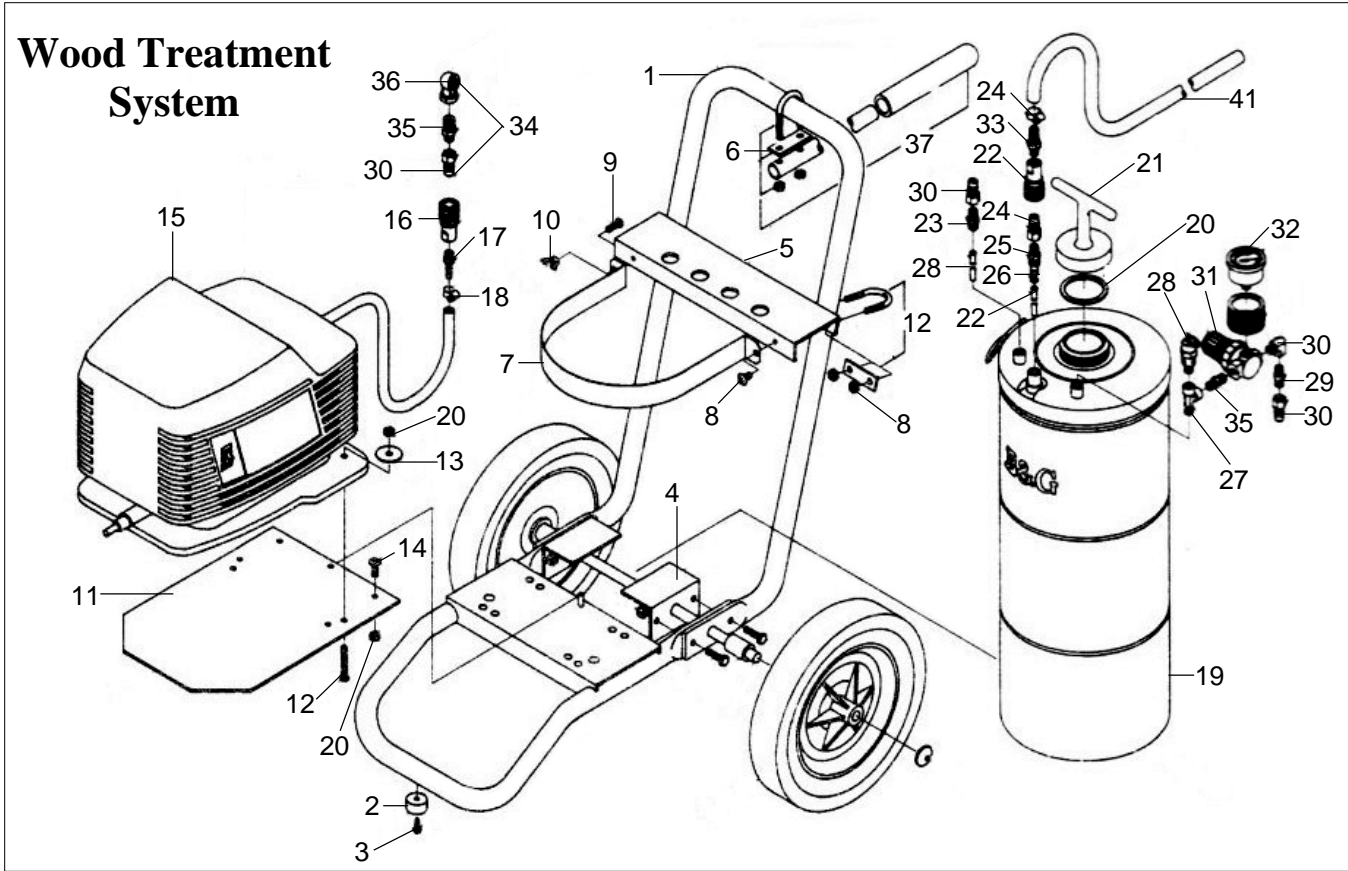

Wood Treatment System