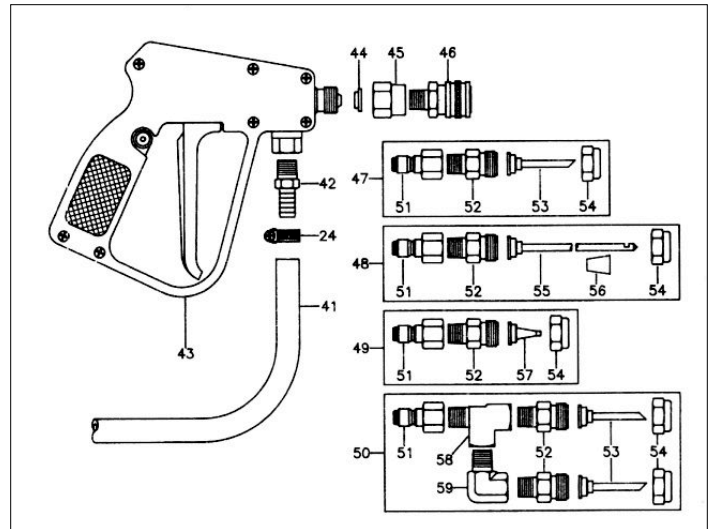

### Wood Treatment System

<u>#</u>	<u>Order #</u>	<u>Description</u>			
1	24040060	Cart assembly	23	24040057	Adapter, foam siphon
2	24040100	Bumper	24	22071801	Plug, quick connect
3	24040101	Screw, #10	25	24040057	Adapter, foam siphon
4	24040062	Bracket, tank	26	24040093	O-ring
5	24040061	Rail, cart	27	24040078	Tee, street 1/8 NPT
6	24040063	U bolt	28	24040085	Valve, pressure relief
7	22071743	Band, tank	29	22026700	Nipple, hex 1/8 NPT
8	22071751	Screw, Phillips	30	22070850	Elbow, street 1/8 NPT
9	24040080	Screw, Phillips	31	22025300	Adapter, liquid siphon
10	24040084	Wing nut	32	22070724	Gauge, liquid filled
11	24040061	Rail, cart	33	22071803	Fitting, 3/8 hose NPT
12	24040081	Screw, Phillips	34	24040093	O-ring
13	24040082	Washer, fender	35	22071266	Nipple, reducing
14	22071752	Nut, hex	36	24040088	Air chuck, quick conct
15	24040065	Compressor, hose	37	24040102	Handle, grip, U-bolt
16	22071802	Socket, quick connect			
17	24040079	Fitting, hose 1/8 NPT			
18	33000467	Clamp, hose			
19	24040051	Tank			
20	22028000	Seal, tank			
21	22070600	Cap + handle assb			
22	22025901	Siphon tube			

### Wood Treatment System Gun and Hose

<u>#</u>	<u>Order #</u>	<u>Description</u>			
41	24040067	30 ft. hose, 3/8 I.D.	53	24040071	Tip, straight foam
	24040086	50 ft. hose, 3/8 I.D.	54	22033100	Cap, tip
42	95137800	Fitting, 3/8 hose	55	24040074	Tip, wall void foam
43	22067312	Gunjet, 30L	56	24050006	Stopper, wall void tip
44	22046350	Gasket, seat	57	24040077	Tip, wood injection
45	22037400	Adapter, 1/4 NPT	58	22071738	Tee, street 1/4 street
46	22071813	Socket, quick conct	59	22070540	Elbow, street 1/4 NPT
47	24040069	Straight tip assmb			
48	24040073	Wall void tip assmb			
49	24040076	Wood tip assmb			
50	24040072	Dual tip assmb			
51	22071809	Plug, quick conct			
52	22033900	Body, nozzle			