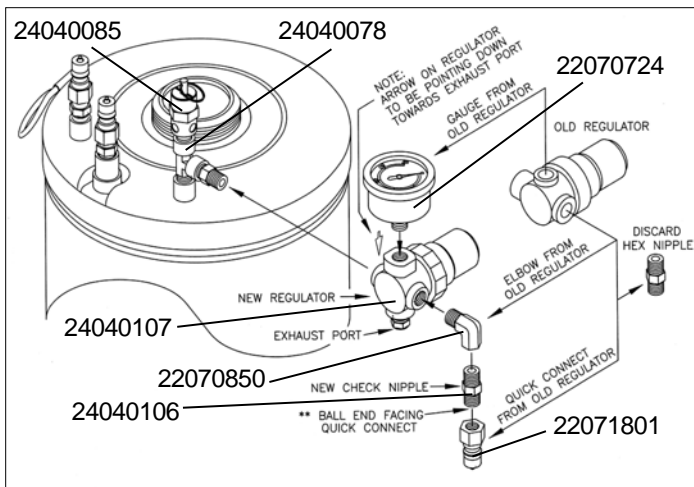

Wood Treatment System, Regulator Replacement