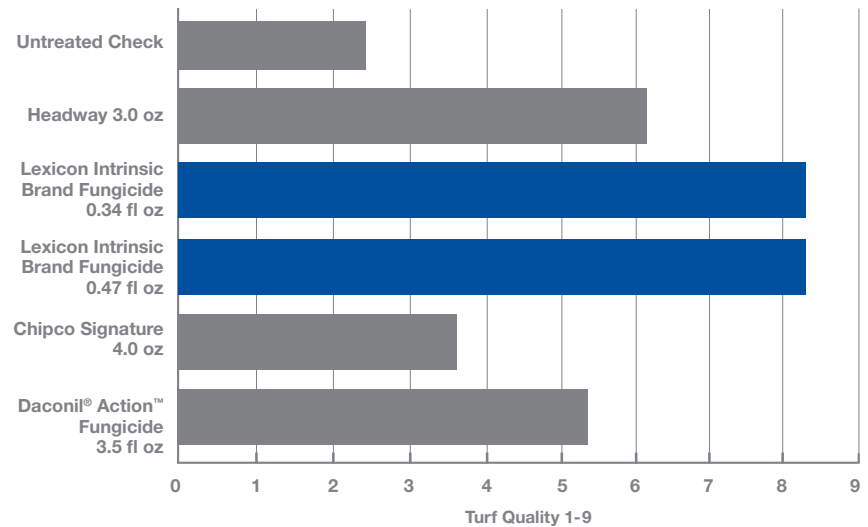

Powerful residual — Lexicon Intrinsic brand fungicide controls diseases for up to 28 days, providing the confidence that comes with long-lasting control.

Broad-spectrum foundation — With its broad-spectrum control, this fungicide is the perfect foundation for enhancing the overall performance of your spray program.

Always read and follow label directions.

Intrinsic and Lexicon are registered trademarks of BASF. Chipco is a registered trademark of Bayer Environmental Science. Action is a trademark and Daconil and Headway are registered trademarks of Syngenta Professional Products.
© 2020 BASF Corporation. All rights reserved. PSS 20-30-412

Above: Comparison of root systems
Right: Oakmont Country Club

Lexicon Intrinsic Brand Fungicide Turf Quality Superior to Headway® Fungicide and Chipco® Signature Fungicide

Rate oz/1,000 sq ft. Applications made on a 14-day interval. Rating taken on July 31, 2014. Initial application on May 8, 2014. Source: University of Missouri, 2014.