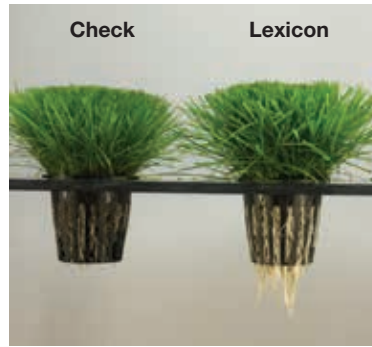

Foundational Control for Peace of Mind

When using Lexicon Intrinsic brand fungicides, superintendents can expect strong, disease- and stress-resistant turf, which results from using high quality products as part of their spray programs. Research has shown that Lexicon Intrinsic brand fungicide provides excellent control of 27 key cool- and warm-season turf diseases and provides plant health benefits that improve turf fitness. Whatever the season, your turf has protection from the toughest challenges.

Powerful residual — Lexicon Intrinsic brand fungicide controls diseases for up to 28 days, providing the confidence that comes with long-lasting control.

Broad-spectrum foundation — With its broad-spectrum control, this fungicide is the perfect foundation for enhancing the overall performance of your spray program.

More resilient greens — Lexicon Intrinsic brand fungicide provides superior playing conditions and faster recovery from stressors like heat, humidity, drought, heavy play and aeration.

betterturf.basf.us

Always read and follow label directions.

Intrinsic and Lexicon are registered trademarks of BASF. Chipco is a registered trademark of Bayer Environmental Science. Action is a trademark and Daconil and Headway are registered trademarks of Syngenta Professional Products.
© 2020 BASF Corporation. All rights reserved. PSS 20-30-412

Above: Comparison of root systems
Right: Oakmont Country Club