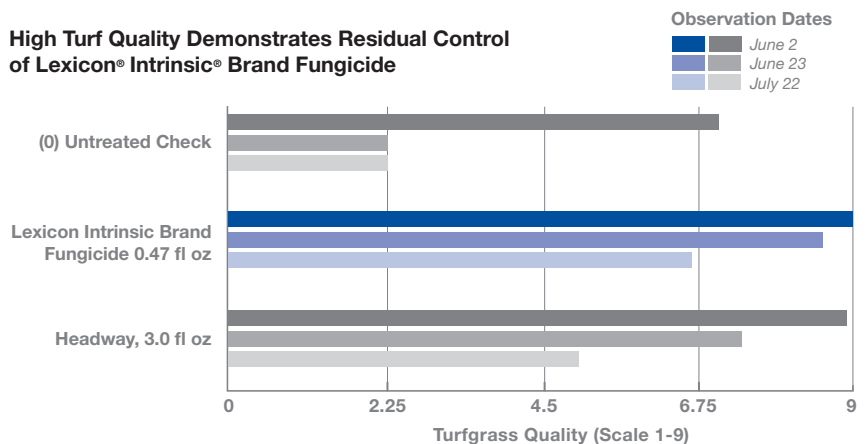

Above: Comparison of root systems
Right: Oakmont Country Club

Lexicon Intrinsic Brand Fungicide Turf Quality Superior to Headway® Fungicide and Chipco® Signature Fungicide

Rate oz/1,000 sq ft. Applications made on a 14-day interval. Rating taken on July 31, 2014. Initial application on May 8, 2014. Source: University of Missouri, 2014.

High Turf Quality Demonstrates Residual Control of Lexicon® Intrinsic® Brand Fungicide

Observations as shown with last turf quality rating 28 days after last application. Applications on 21-day interval 5/13, 6/3 and 6/24. Source: Dr. Bruce Martin, Clemson University, 2014.