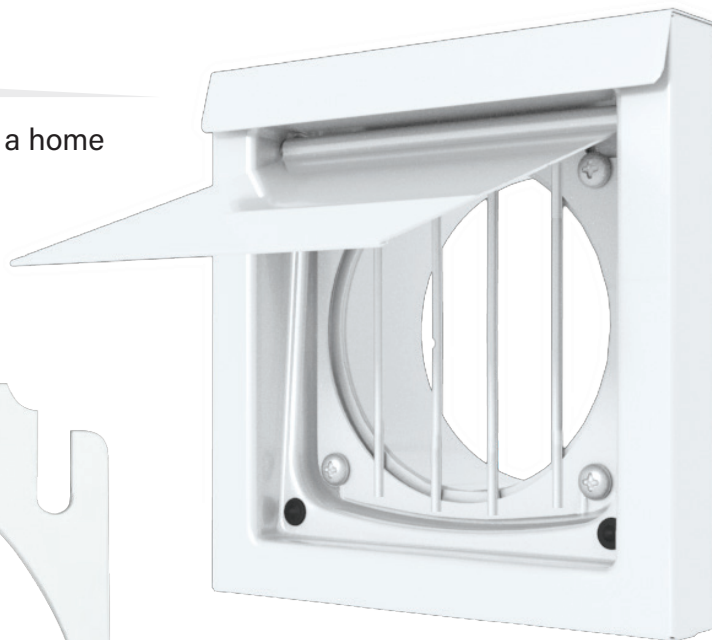

## Insert Guard

### Extra Barrier

When critters are incessantly working to make a home inside exhaust vents, bring out the big guns.

Adding the G4DWV Insert Guard is a sure, simple solution to keep pests out.

G4DWV

The DryerWallVent Insert Guard is a durable, one-piece accessory that provides extra protection against animal intrusion even when the dryer is in use.

Vertical bars help minimize lint buildup and airflow restriction. The G4DWV Insert Guard is easy to install and easy to remove for maintenance.

### Built to Last

Manufactured in the USA and designed specifically to fit discreetly beneath the DryerWallVent damper, the Insert Guard will stand the test of time. Heavy gauge Galvanized steel is powder coated to match the DryerWallVent's high quality, clean looks.