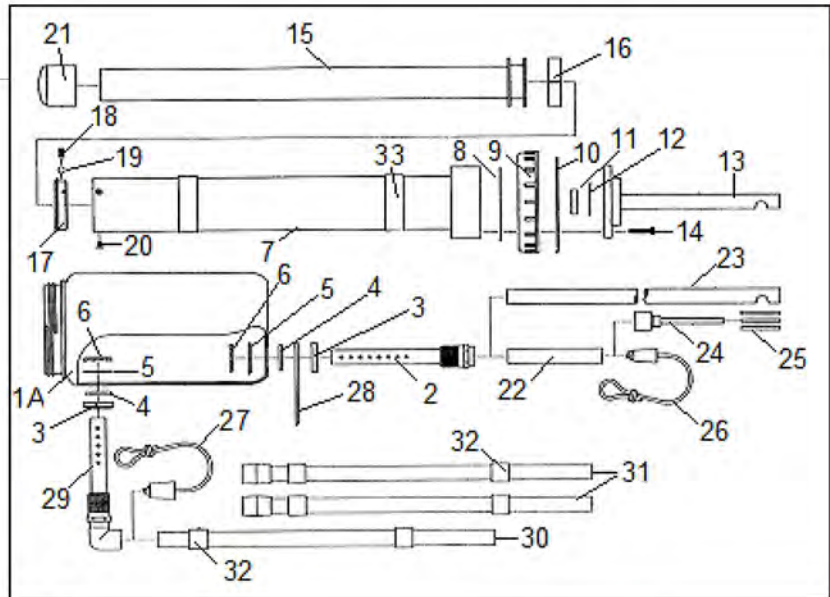

Hand Dust-R

1152- A Hand Dust-R

#	Part	Description
1	DR-003	Bottle
2	DR-027	Siphon
3	DR-025	Ring
4	2273	O-Ring
5	DR-029	Washer
6	DR-028	Locknut
7	DR-012	Barrel
8	DR-010	Seal, barrel
9	DR-009	Bottle cap
10	DR-006	Bottle seal
11	DR-008	Valve
12	DR-007	Valve plate
13	DR-005	Valve cap
14	1224	Screw, hex
15	MDR-4A	Plunger
16	DR-020	Pump gland
17	MDR-2	Collar
18	MDR-15	Ball
19	VT-616	Spring
20	1174	Screw, flat head
21	MDR-1	Cap
22	DR-002	Short extension
23	DR-011	Long extension
24	041	Tip, pencil
25	042	Tip, straw
26	DR-001	Stopper assbly
27	24050010	Stopper assbly
28	24050016	Extension clip
29	24050008	Granular outlet
30	24050012	Granular extension
31	24050011	Extension
32	24050014	Extension Velcro
33	24050015	Barrel Velcro

#11005800

Long-Reach Granular Dust-R

Long-Reach Granular Dust-R

#	Part	Description
1A	24050001	Bottle
2	DR-027	Siphon
3	DR-025	Ring
4	2273	O-Ring
5	DR-029	Washer
6	DR-028	Locknut
7	DR-012	Barrel
8	DR-010	Seal, barrel
9	DR-009	Bottle cap
10	DR-006	Bottle seal
11	DR-008	Valve
12	DR-007	Valve plate
13	DR-005	Valve cap
14	1224	Screw, hex
15	MDR-4A	Plunger
16	DR-020	Pump gland
17	MDR-2	Collar
18	MDR-15	Ball
19	VT-616	Spring
20	1174	Screw, flat head
21	MDR-1	Cap
22	DR-002	Short extension
23	DR-011	Long extension
24	041	Tip, pencil
25	042	Tip, straw
26	DR-001	Stopper assbly
27	24050010	Stopper assbly
28	24050016	Extension clip
29	24050008	Granular outlet
30	24050012	Granular extension
31	24050011	Extension
32	24050014	Extension Velcro
33	24050015	Barrel Velcro