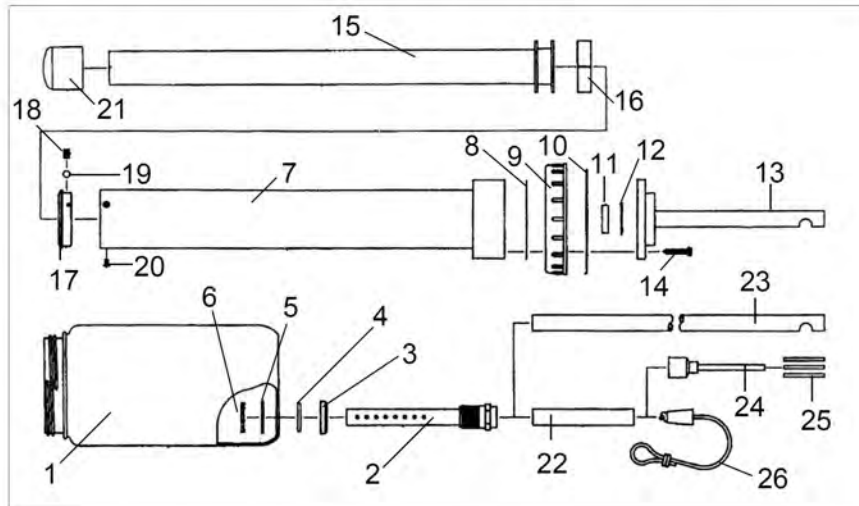

Hand Dust-R

1152- A Hand Dust-R

#	Part	Description
1	DR-003	Bottle
2	DR-027	Siphon
3	DR-025	Ring
4	2273	O-Ring
5	DR-029	Washer
6	DR-028	Locknut
7	DR-012	Barrel
8	DR-010	Seal, barrel
9	DR-009	Bottle cap
10	DR-006	Bottle seal
11	DR-008	Valve
12	DR-007	Valve plate
13	DR-005	Valve cap
14	1224	Screw, hex
15	MDR-4A	Plunger
16	DR-020	Pump gland
17	MDR-2	Collar
18	MDR-15	Ball
19	VT-616	Spring
20	1174	Screw, flat head
21	MDR-1	Cap
22	DR-002	Short extension
23	DR-011	Long extension
24	041	Tip, pencil
25	042	Tip, straw
26	DR-001	Stopper assbly
27	24050010	Stopper assbly
28	24050016	Extension clip
29	24050008	Granular outlet
30	24050012	Granular extension
31	24050011	Extension
32	24050014	Extension Velcro
33	24050015	Barrel Velcro

#11005800

Long-Reach Granular Dust-R

Long-Reach Granular Dust-R

#	Part	Description
1A	24050001	Bottle
2	DR-027	Siphon
3	DR-025	Ring
4	2273	O-Ring
5	DR-029	Washer
6	DR-028	Locknut
7	DR-012	Barrel
8	DR-010	Seal, barrel
9	DR-009	Bottle cap
10	DR-006	Bottle seal
11	DR-008	Valve
12	DR-007	Valve plate
13	DR-005	Valve cap
14	1224	Screw, hex
15	MDR-4A	Plunger
16	DR-020	Pump gland
17	MDR-2	Collar
18	MDR-15	Ball
19	VT-616	Spring
20	1174	Screw, flat head
21	MDR-1	Cap
22	DR-002	Short extension
23	DR-011	Long extension
24	041	Tip, pencil
25	042	Tip, straw
26	DR-001	Stopper assbly
27	24050010	Stopper assbly
28	24050016	Extension clip
29	24050008	Granular outlet
30	24050012	Granular extension
31	24050011	Extension
32	24050014	Extension Velcro
33	24050015	Barrel Velcro