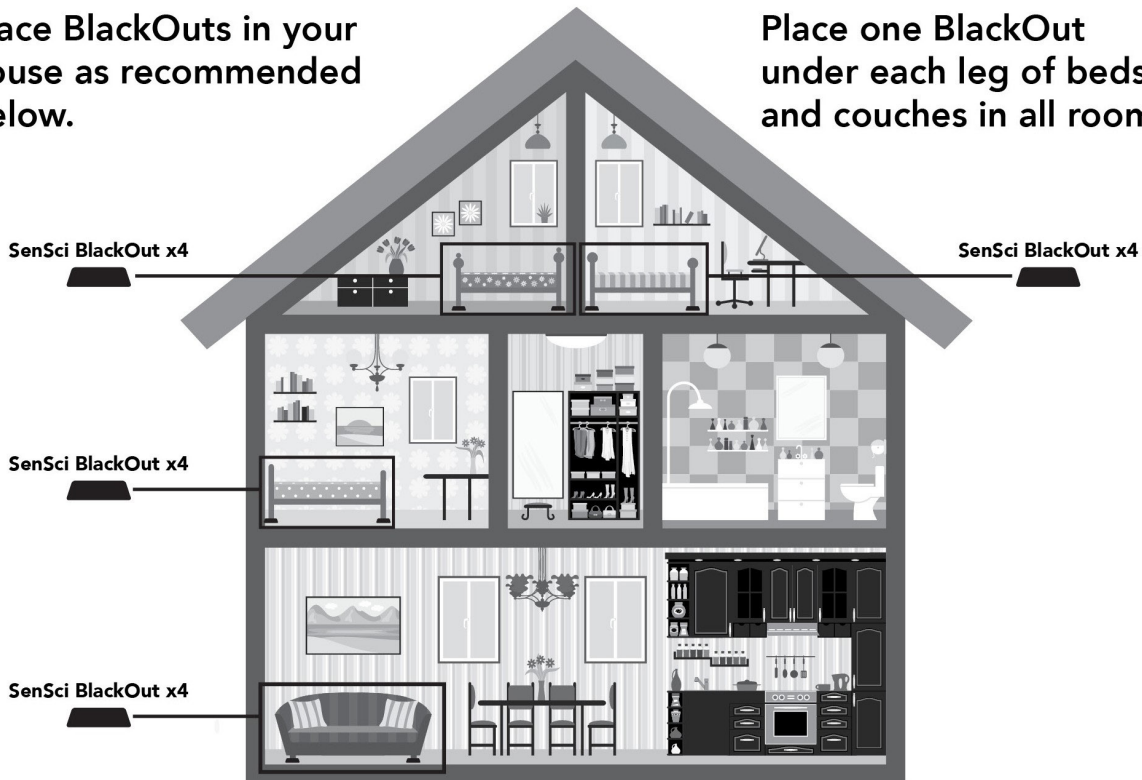

SenSci Blackout™

1 SLEEVE

1 JOB

Did You Know that
1 Sleeve + 1 Job!

It has been seen through field studies that an average home uses 16 SenSci BlackOuts for one job, so we've updated our packaging to reflect that.

Place BlackOuts in your house as recommended below.

Place one BlackOut under each leg of beds and couches in all rooms.

Product	UPC	Dimensions (LxWxH)			Weight (lbs)
BlackOut Master Carton	6-56485-59841-1	13"	13"	16"	13lbs
BlackOut Sleeve (16pcs)	6-56485-56796-7	6"	6"	15.5"	3lbs