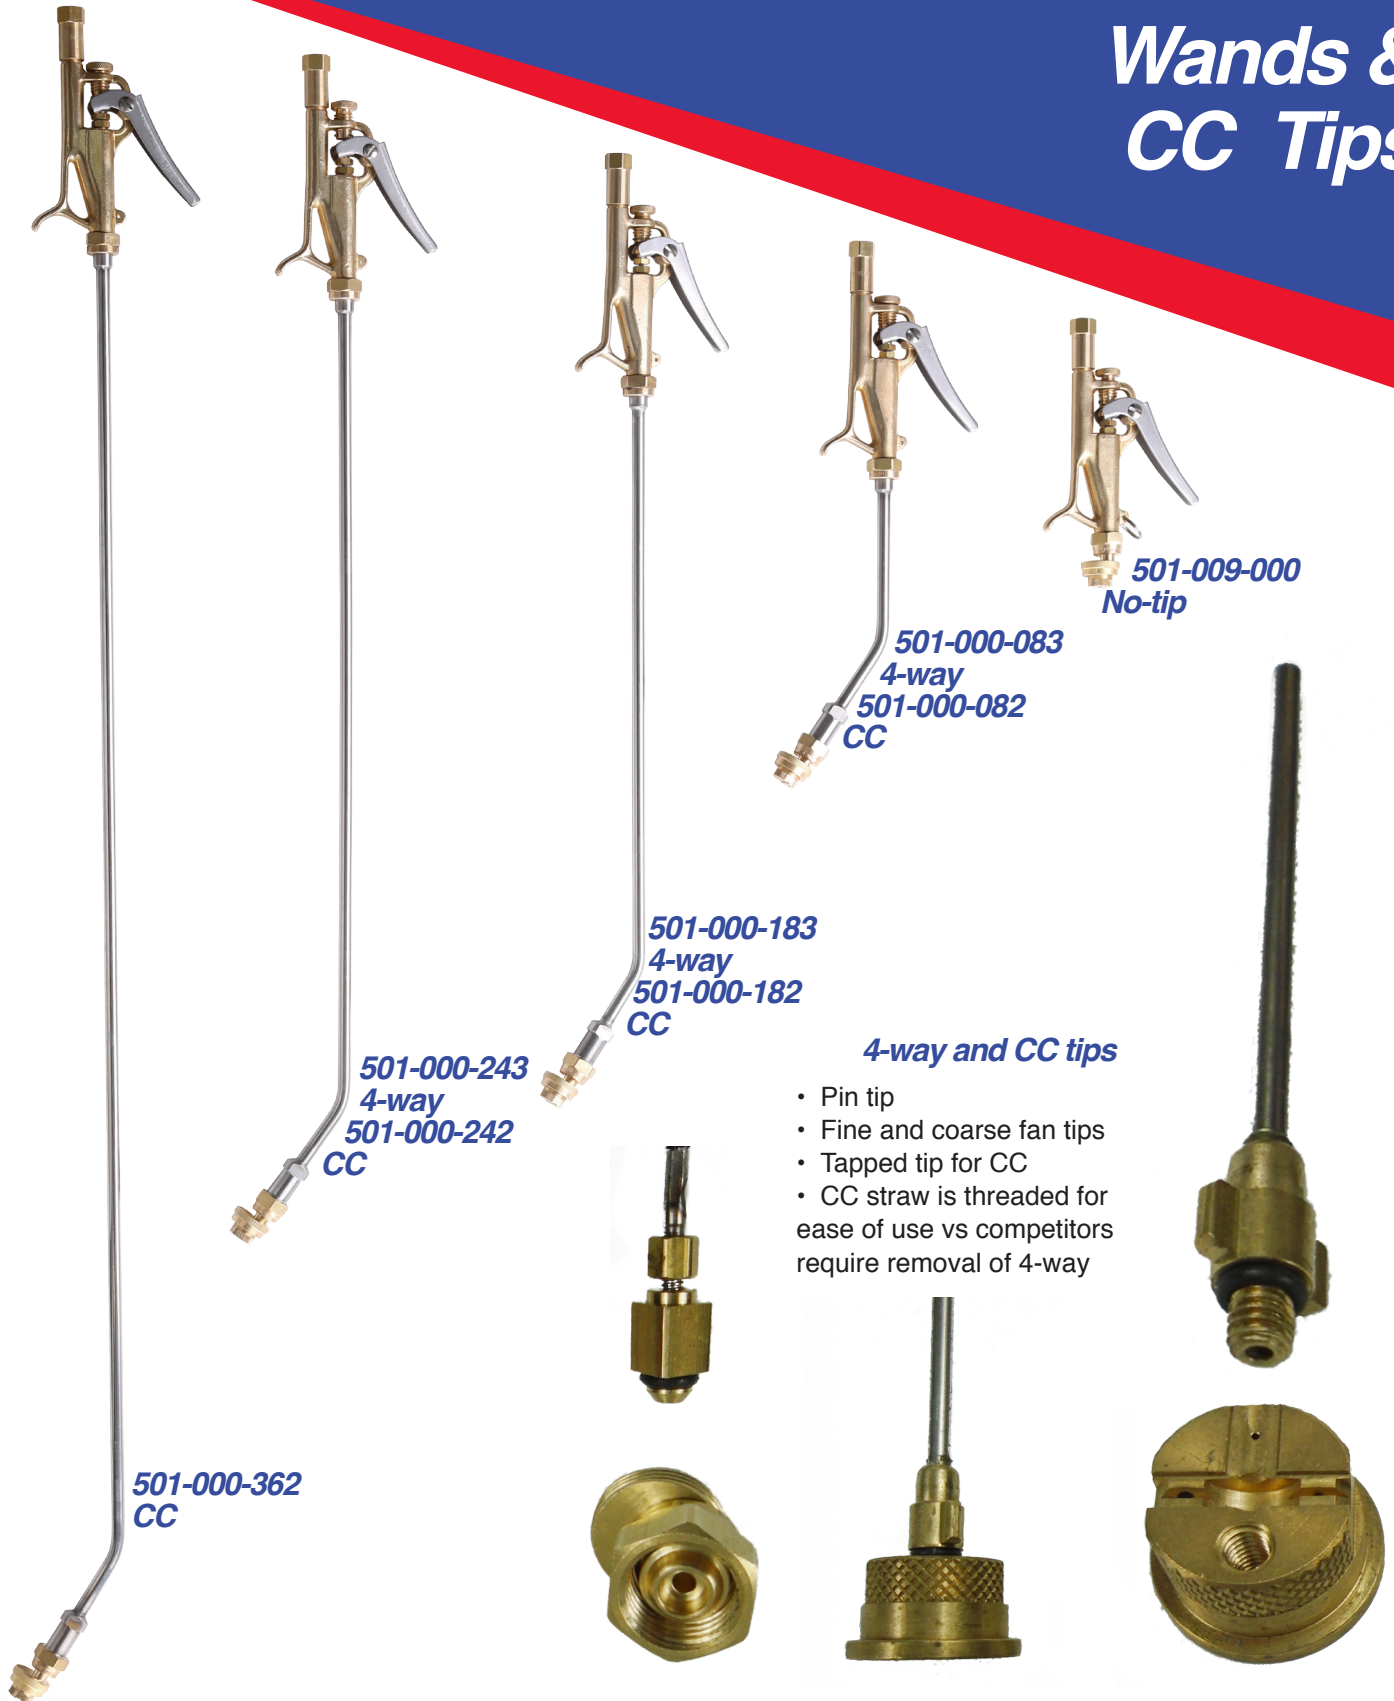

# Wands & CC Tips

501-000-362  
CC

501-000-243  
4-way  
501-000-242  
CC

501-000-183  
4-way  
501-000-182  
CC

501-000-083  
4-way  
501-000-082  
CC

501-009-000  
No-tip

## 4-way and CC tips

- Pin tip
- Fine and coarse fan tips
- Tapped tip for CC
- CC straw is threaded for ease of use vs competitors require removal of 4-way

Airofog USA  
15074 Aviation Loop Drive  
Brooksville, FL 34604  
USA