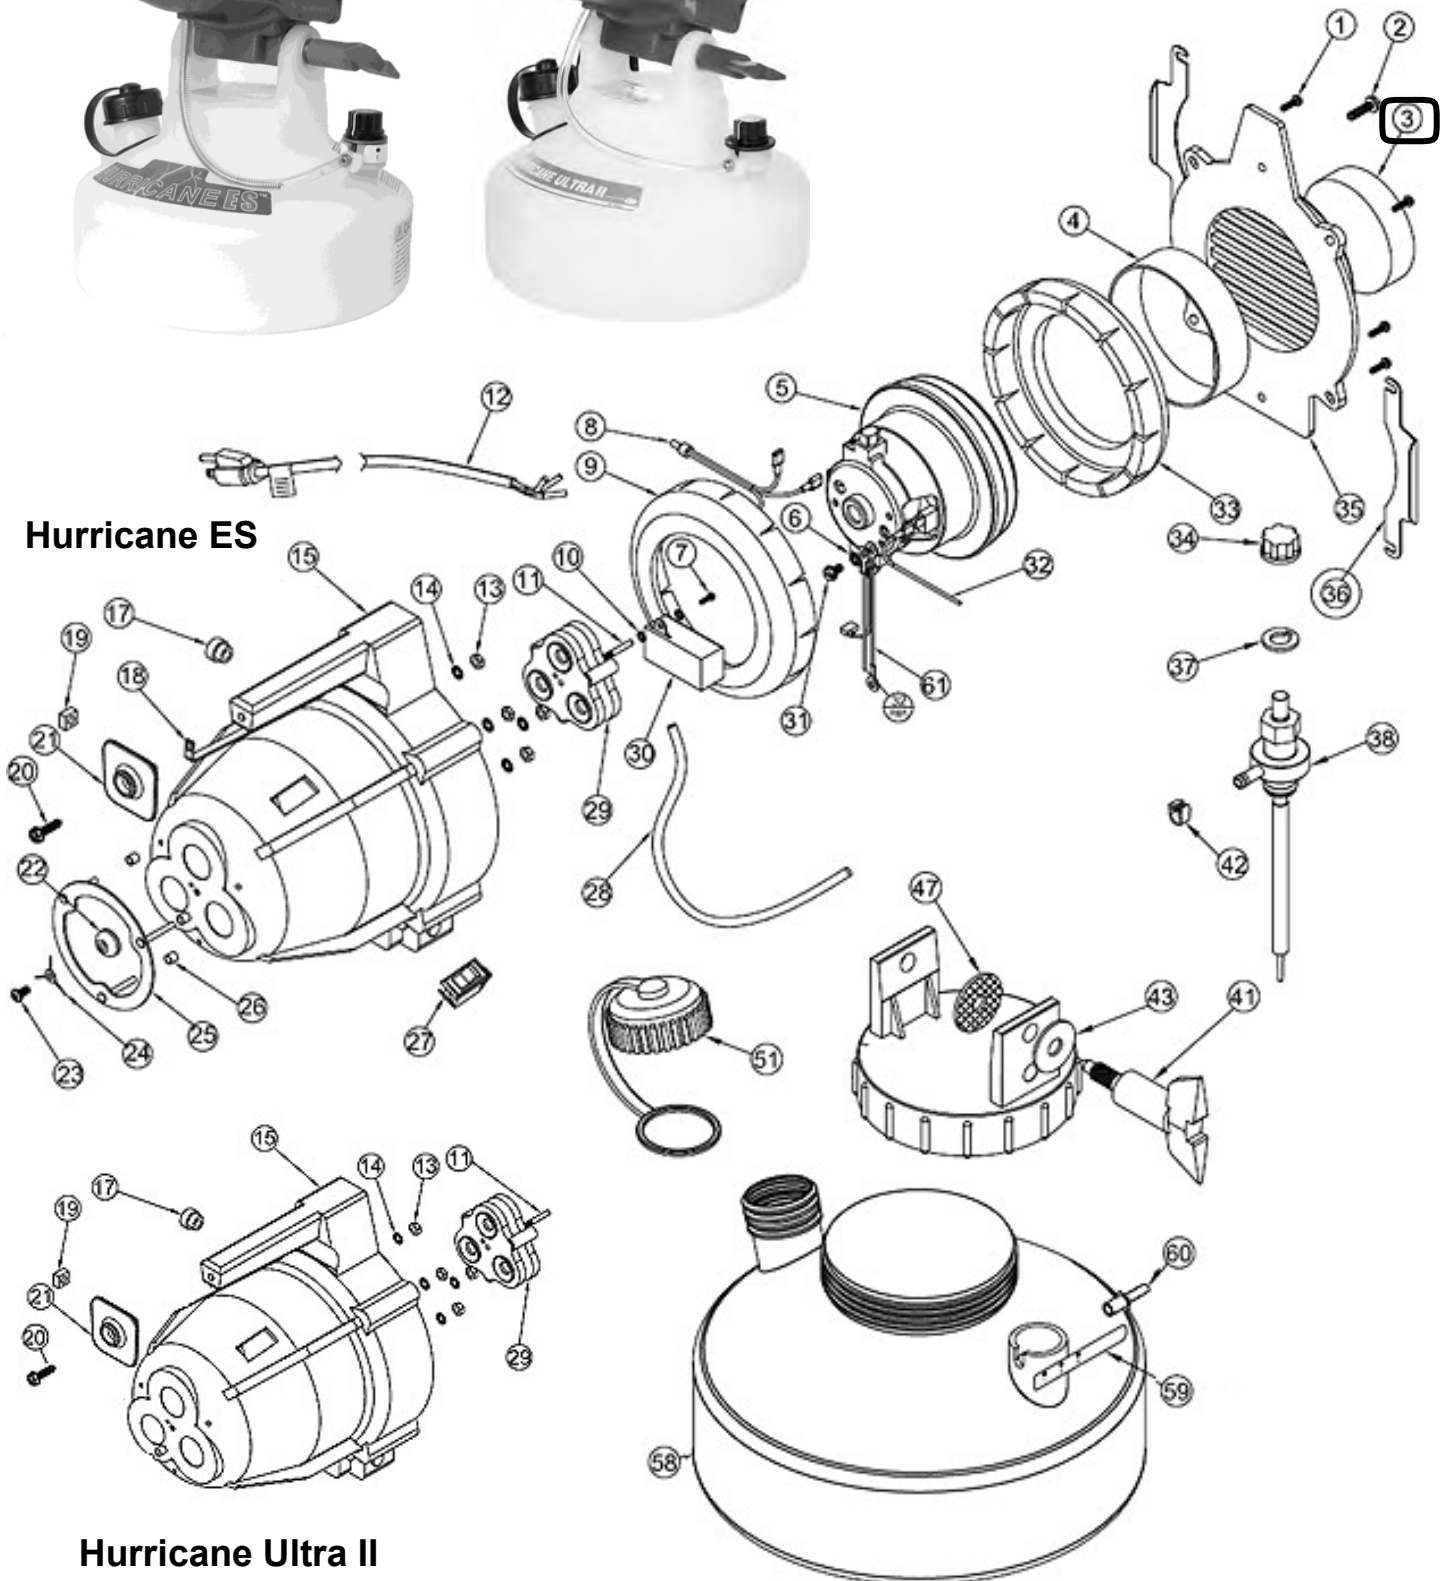

HURRICANE FOGGERS

Hurricane ES

Hurricane Ultra II

PARTS FOR HURRICANE ES AND HURRICANE ULTRA II

ITEM	QTY	PART NUMBER	ITEM DESCRIPTION
1	5	62161	SCREW, 10 X 3/4 HIGH-LOW THR.
2	1	62160	SCREW, 10-16 X 1.25 SHWH.
3	1	62124	FILTER, AIR 3.875 DIA.
4	1	95122823	SPACER, PVC, MOTOR
5	1	95122820	MOTOR, BLOWER AY.120V
		95122824	MOTOR, BLOWER AY., 240V
6	1	138530	WASHER, LOCK, #8, STAINLESS STEEL
7	1	65228	SCREW,6-32 X 1/2, STAINLESS STEEL
8	1	62189-1	WIRE AY., BLACK
9	1	62366	GASKET, FOAM, DIE CUT (.187 THK.)
10	1	138527	WASHER, LOCK, #6, STAINLESS STEEL
11	1	62187	STANDOFF, POWER SUPPLY, ES
12	1	62189-3	WIRE AY., GREEN
13	4	25166	10-24 NUT, STAINLESS STEEL
14	4	65250	WASHER, LOCK, #10, STAINLESS STEEL
15	1	62148	HOUSING (MACHINED)
17	1	29108157	STRAIN RELIEF (110V)
	1	29108157	STRAIN RELIEF (220V)
18	1	62143	GROUND STRIP
19	1	62367	NUT, 3/8 – 16 SQUARE
20	1	62053-1	HAND STOP, SLOTTED
21	1	62162	SCREW 10-12 X 3/4 SHWH
22	1	62186	BUTTON, ELECTRODE SUPPORT
23	1	62441	SCREW, #10-3/4", BUTTON
24	1	62172	ELECTRODE, 3-PRONG
25	1	62170	RING/STUD AY.
26	3	62171	SPACER, NYLON, .196 ID X .312 OD X .25 LONG
27	1	86819-1	SWITCH, LIT ROCK, 110V
	1	86819-2	SWITCH, LIT ROCK, 220V
28	1	62227-3	TUBE, 3/16 ID. X 5/16 OD.
29	1	62045-54-1	NOZZLE AY
30	1	62173-3	POWER SUPPLY, 110V
	1	62173-3	POWER SUPPLY, 220V
31	1	9425089	SCREW, #8-32 X 3/8, HEX, SLOTTED