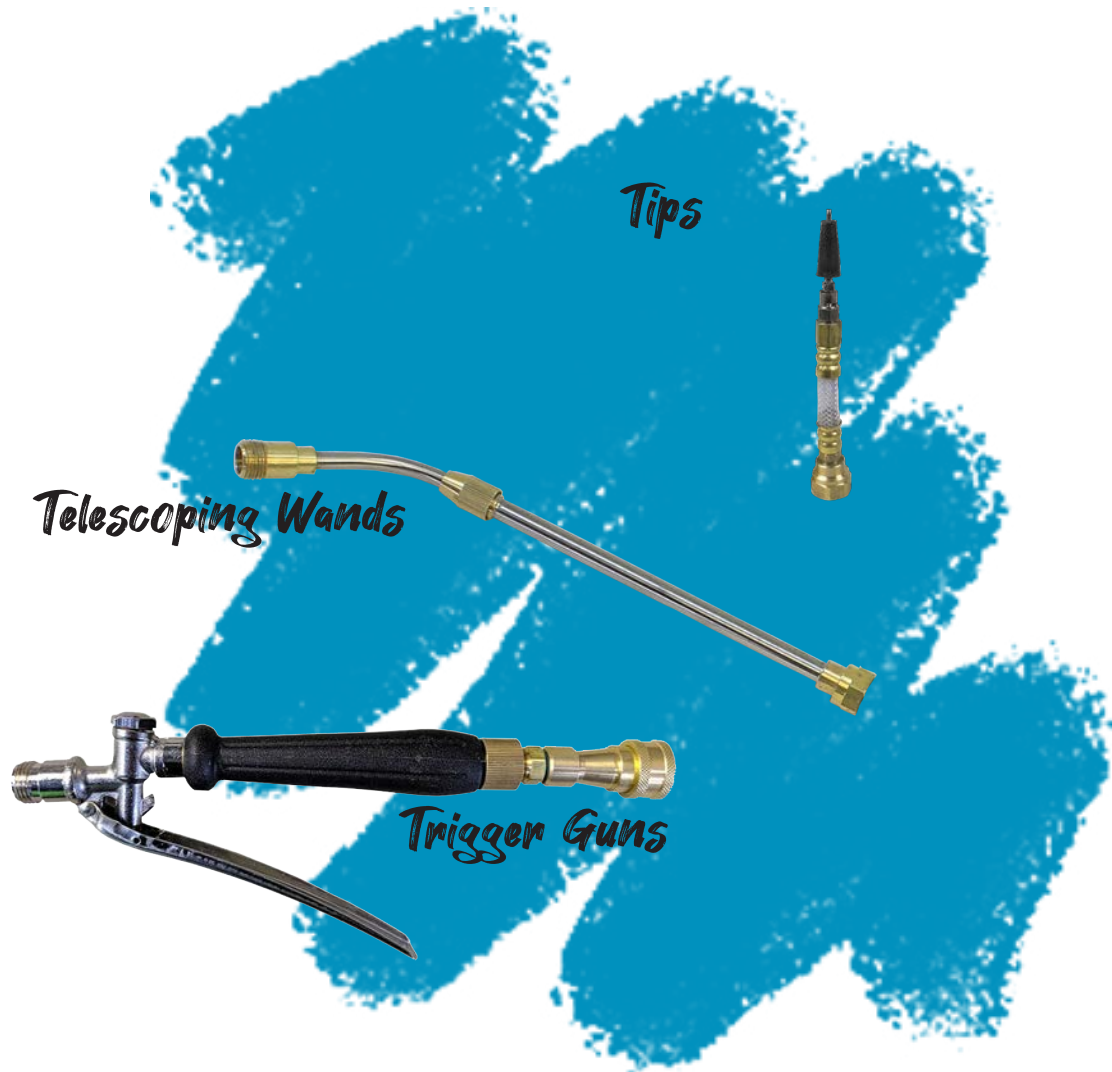

REACH

Telescoping Wands, Trigger Guns, Tips

TELESCOPING WANDS

WAND EXTENSION

10" to 18"

(25cm closed to 43cm open)

PDS-018-C

\$ 47.95 CAD

Metal Trigger Gun 11/16 Output Threads and Quick Disconnect

PDS-6111-QD-C

\$ 69.95 CAD

METAL TRIGGER GUN

Metal Trigger Gun 11/16 Output Threads c/w viton Seals

PDS-6111-MTG-C

\$ 49.95 CAD

QUICK DISCONNECT ASSEMBLY

Quick Disconnect Assembly for Trigger Gun, c/w seal

PDS-6111-QDA-C

\$ 33.95 CAD

TIPS

Low Flow Tip Set

LOW FLOW TIP SET BRASS 03 PIN/CONE 8001 FAN

PDS-0301-LF-C

[Watch Video](#)