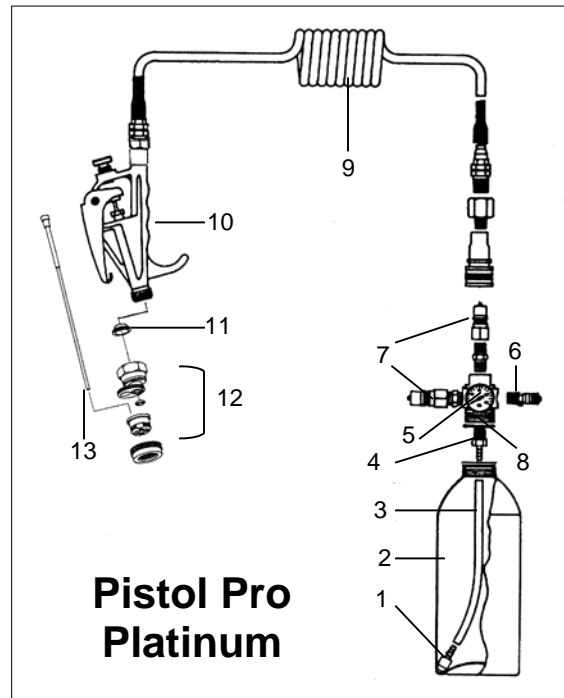

## Pistol Pro 700

#	Order #	Description
1	SP-159	Soft seat gasket
1A	22032720	200 mesh screen
2	22067312	30-L Gunjet
3	22071266	Reducing nipple
4	24010016	Adapter
5	22071801	Quick connect
5A	22026700	Nipple pipe 1/8"
6	22054900	Air valve
7	24010003	Gauge, 160 psi
8	24010002	O-ring
9	24013050	Hose barb fitting
10	24013052	Siphon hose
11	24010710	Bottle + cap, 1 pint
	24010715	Bottle + cap, 1 quart
12	24013050	Siphon weight
15	22049468	Tip assembly
16	22049200	C+C straw
17	22071785	Injection needle, 2"
18	TC-160	Tip cap
19	24010059	Needle assembly
20	23083601	Adjusting nozzle
21	22036655	Foam tip assembly

## Pistol Pro Platinum

#	Order #	Description
1	24013050	Siphon weight
2	22010710	Bottle + cap, 1 pint
	24010715	Bottle + cap, 1 quart
3	24013052	Siphon hose
4	24013050	Hose barb fitting
5	24010003	Gauge, 160 psi
6	22054900	Air valve
7	22071801	Quick connect
	22026700	Nipple pipe 1/8"
8	24010016	Adapter
9		Coiled hose
10		Valve assembly
11	22046300	Soft seat gasket
12	22049466	Multiejet tip assembly
13		Crack-Crevice straw

### Wood Treatment System Gun and Hose

<u>#</u>	<u>Order #</u>	<u>Description</u>	<u>#</u>	<u>Order #</u>	<u>Description</u>
41	24040067	30 ft. hose, 3/8 I.D.	53	24040071	Tip, straight foam
	24040086	50 ft. hose, 3/8 I.D.	54	22033100	Cap, tip
42	05137800	Fitting, 3/8 hose	55	24040074	Tip, wall void foam
43	22067312	Gunjet, 30L	56	24050006	Stopper, wall void tip
44	22046350	Gasket, seat	57	24040077	Tip, wood injection
45	22037400	Adapter, 1/4 NPT	58	22071738	Tee, street 1/4 street
46	22071813	Socket, quick connect	59	22070540	Elbow, street 1/4 NPT
47	24040069	Straight tip assmb			
48	24040073	Wall void tip assmb			
49	24040076	Wood tip assmb			
50	24040072	Dual tip assmb			
51	22071809	Plug, quick connect			
52	22033900	Body, nozzle			