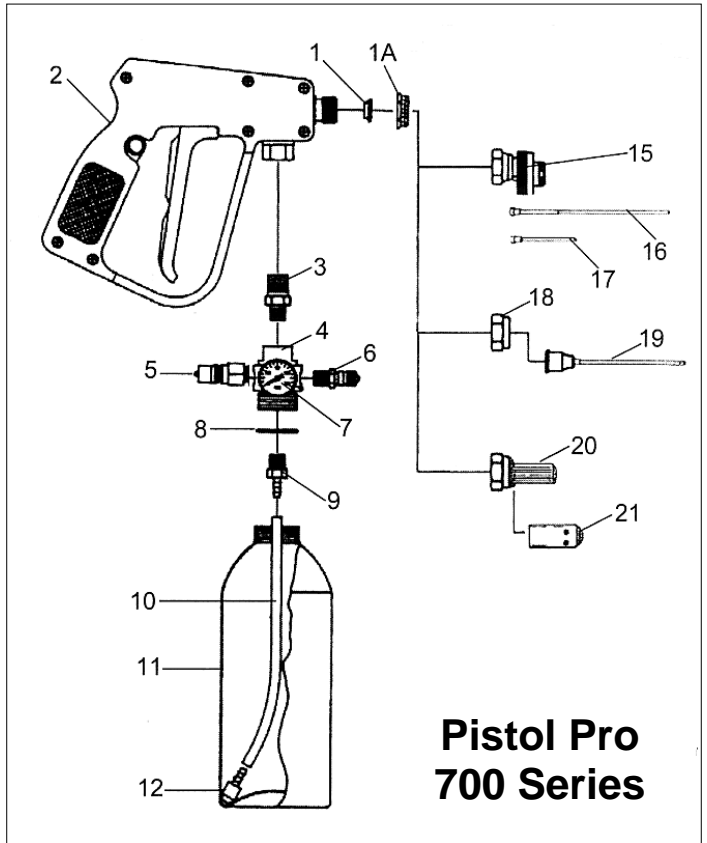

## Pistol Pro 700

#	Order #	Description
1	SP-159	Soft seat gasket
1A	22032720	200 mesh screen
2	22067312	30-L Gunjet
3	22071266	Reducing nipple
4	24010016	Adapter
5	22071801	Quick connect
5A	22026700	Nipple pipe 1/8"
6	22054900	Air valve
7	24010003	Gauge, 160 psi
8	24010002	O-ring
9	24013050	Hose barb fitting
10	24013052	Siphon hose
11	24010710	Bottle + cap, 1 pint
	24010715	Bottle + cap, 1 quart
12	24013050	Siphon weight
15	22049468	Tip assembly
16	22049200	C+C straw
17	22071785	Injection needle, 2"
18	TC-160	Tip cap
19	24010059	Needle assembly
20	23083601	Adjusting nozzle
21	22036655	Foam tip assembly

## Pistol Pro Platinum

#	Order #	Description
1	24013050	Siphon weight
2	22010710	Bottle + cap, 1 pint
	24010715	Bottle + cap, 1 quart
3	24013052	Siphon hose
4	24013050	Hose barb fitting
5	24010003	Gauge, 160 psi
6	22054900	Air valve
7	22071801	Quick connect
	22026700	Nipple pipe 1/8"
8	24010016	Adapter
9		Coiled hose
10		Valve assembly
11	22046300	Soft seat gasket
12	22049466	Multiejet tip assembly
13		Crack-Crevice straw

### Wood Treatment System Gun and Hose

<u>#</u>	<u>Order #</u>	<u>Description</u>	<u>#</u>	<u>Order #</u>	<u>Description</u>
41	24040067	30 ft. hose, 3/8 I.D.	53	24040071	Tip, straight foam
	24040086	50 ft. hose, 3/8 I.D.	54	22033100	Cap, tip
42	05137800	Fitting, 3/8 hose	55	24040074	Tip, wall void foam
43	22067312	Gunjet, 30L	56	24050006	Stopper, wall void tip
44	22046350	Gasket, seat	57	24040077	Tip, wood injection
45	22037400	Adapter, 1/4 NPT	58	22071738	Tee, street 1/4 street
46	22071813	Socket, quick connect	59	22070540	Elbow, street 1/4 NPT
47	24040069	Straight tip assmb			
48	24040073	Wall void tip assmb			
49	24040076	Wood tip assmb			
50	24040072	Dual tip assmb			
51	22071809	Plug, quick connect			
52	22033900	Body, nozzle			