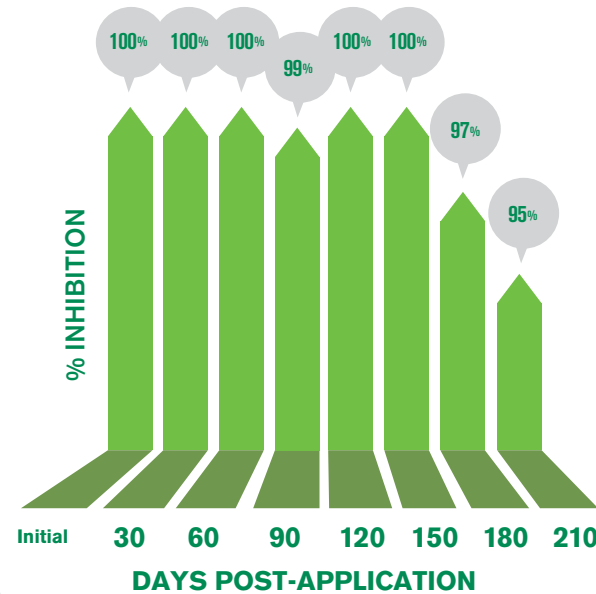

PRECOR® 2625 PREMISE SPRAY BY THE NUMBERS

PRECOR® 2625 INHIBITION OF ADULT FLEA EMERGENCE